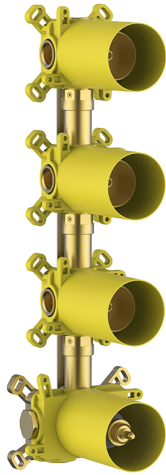

**3 Function thermostatic concealed valve PUSH&SHOWER\_ZB0G63V0**

MODEL **ZB0G63V0**

3 Function thermostatic concealed valve, ON/OFF button with flow rate regulation, with protection guard boxes, to match with exposed parts: 1 Thermo 3 Push&Shower, without Thermo/ Push&Shower exposed parts

AVAILABLE FINISHINGS

 **04** 04 Without finishing

CHARACTERISTICS

Cartridge Spare Parts **22.04A.AR - ZZ97279004**

**Argo 2 (long filter) Thermostatic Valve**

Concealed **1**

**Thermostatic**

The Huber thermostatic is your personal water manager, helping you to handle, control and save water and energy.