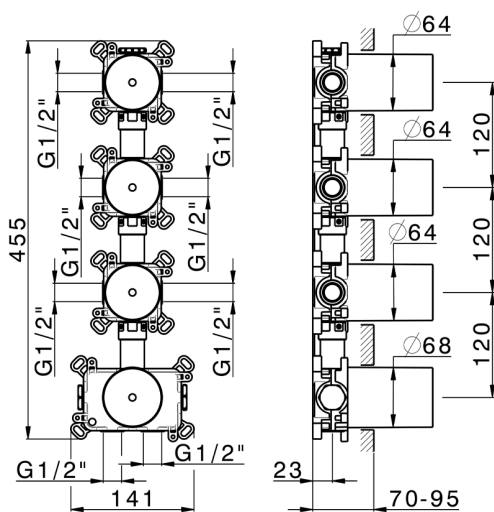

3 Function thermostatic concealed valve PUSH&SHOWER_ZB0G63V0

MODEL **ZB0G63V0**

3 Function thermostatic concealed valve, ON/OFF button with flow rate regulation, with protection guard boxes, to match with exposed parts: 1 Thermo 3 Push&Shower, without Thermo/ Push&Shower exposed parts

AVAILABLE FINISHINGS

 **04** 04 Without finishing

CHARACTERISTICS

Cartridge Spare Parts **22.04A.AR - ZZ97279004**

Argo 2 (long filter) Thermostatic Valve

Concealed **1**

Thermostatic

The Huber thermostatic is your personal water manager, helping you to handle, control and save water and energy.