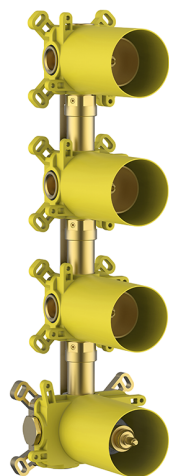

3 Function thermostatic concealed valve PUSH&SHOWER_ZB0G63V0

MODEL **ZB0G63V0**

3 Function thermostatic concealed valve, ON/OFF button with flow rate regulation, with protection guard boxes, to match with exposed parts: 1 Thermo 3 Push&Shower, without Thermo/ Push&Shower exposed parts

AVAILABLE FINISHINGS

 **04** 04 Without finishing

CHARACTERISTICS

Cartridge Spare Parts **22.04A.AR - ZZ97279004**

Argo 2 (long filter) Thermostatic Valve

Concealed **1**

Thermostatic

The Huber thermostatic is your personal water manager, helping you to handle, control and save water and energy.