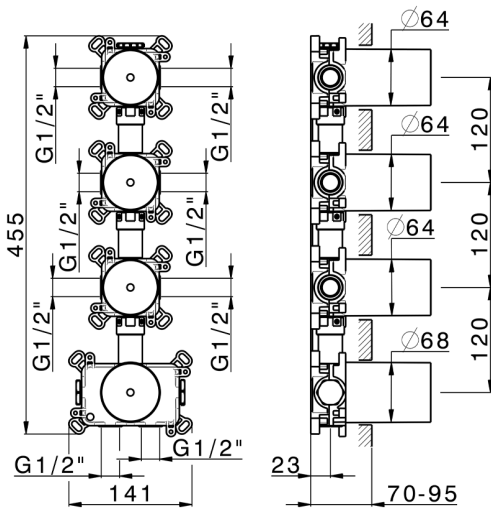

**3 Function thermostatic concealed valve PUSH&SHOWER\_ZB0G63V0**

MODEL **ZB0G63V0**

3 Function thermostatic concealed valve, ON/OFF button with flow rate regulation, with protection guard boxes, to match with exposed parts: 1 Thermo 3 Push&Shower, without Thermo/ Push&Shower exposed parts

AVAILABLE FINISHINGS

 **04** 04 Without finishing

CHARACTERISTICS

Cartridge Spare Parts **22.04A.AR - ZZ97279004**

**Argo 2 (long filter) Thermostatic Valve**

Concealed **1**

**Thermostatic**

The Huber thermostatic is your personal water manager, helping you to handle, control and save water and energy.