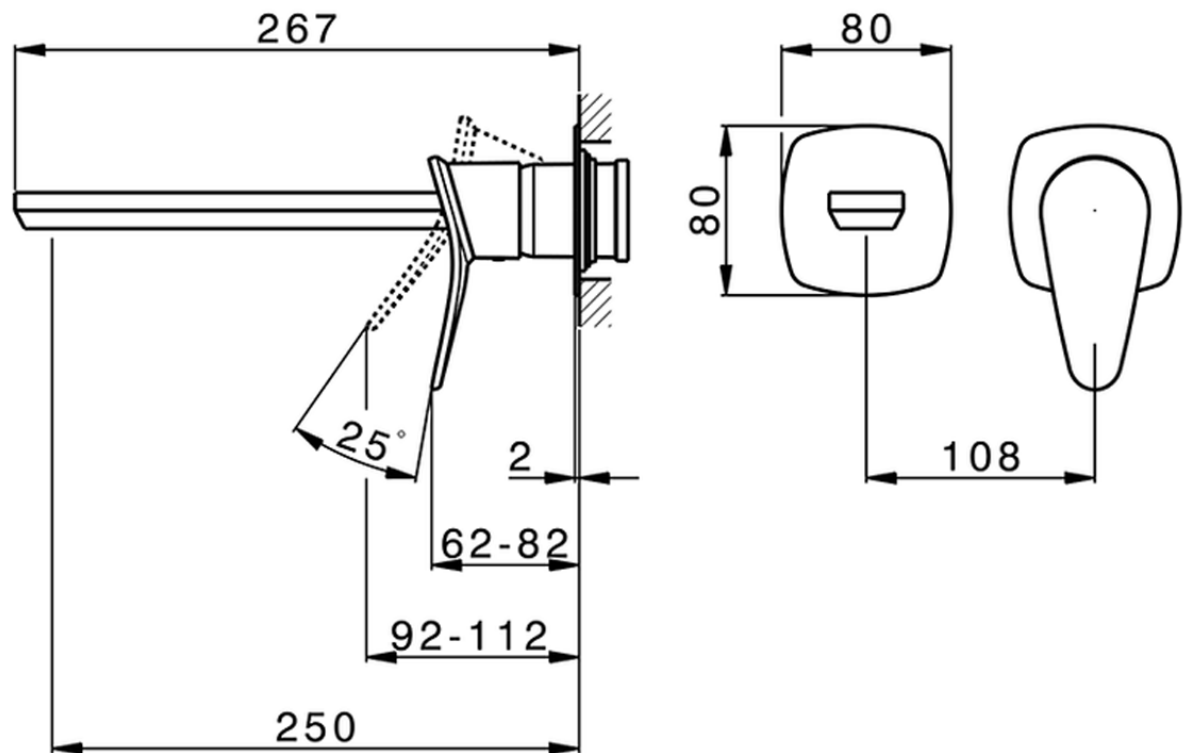

Exposed part for single lever washbasin valve HARLOCK_HC005512

HC005512

<https://en.huberitalia.com/exposed-part-for-single-lever-washbasin-valve-harlock-hc005512>

Piastra/Plate/Plaque/Platte/Placa

2-3mm: XX 56-76

10mm: XX 48-68