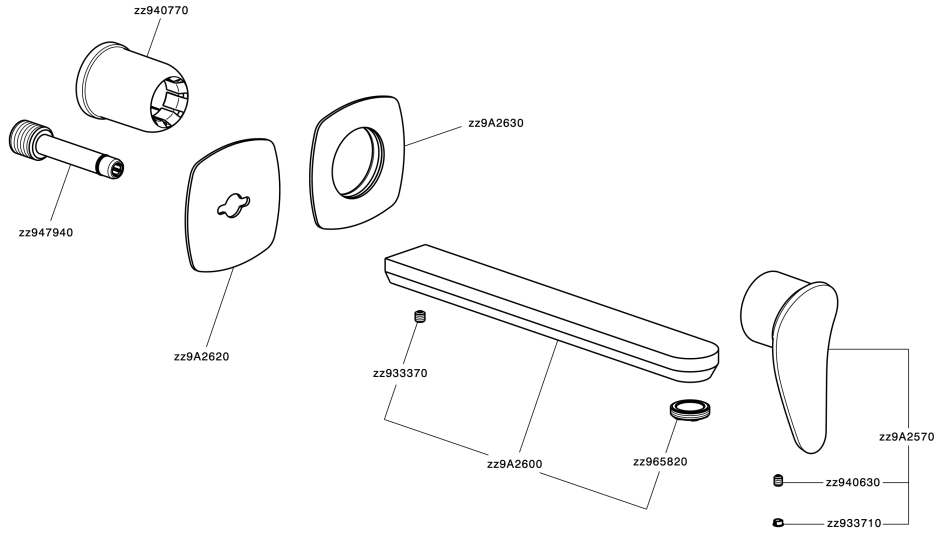

Exposed part for single lever washbasin valve HARLOCK_HC005512

HC005512

<https://en.huberitalia.com/exposed-part-for-single-lever-washbasin-valve-harlock-hc005512>

Concealed single lever washbasin mixer Easy-Box CONCEALED_ZB002450

ZB002450

<https://en.huberitalia.com/concealed-single-lever-washbasin-mixer-easy-box-concealed-zb002450>

2024-12-22