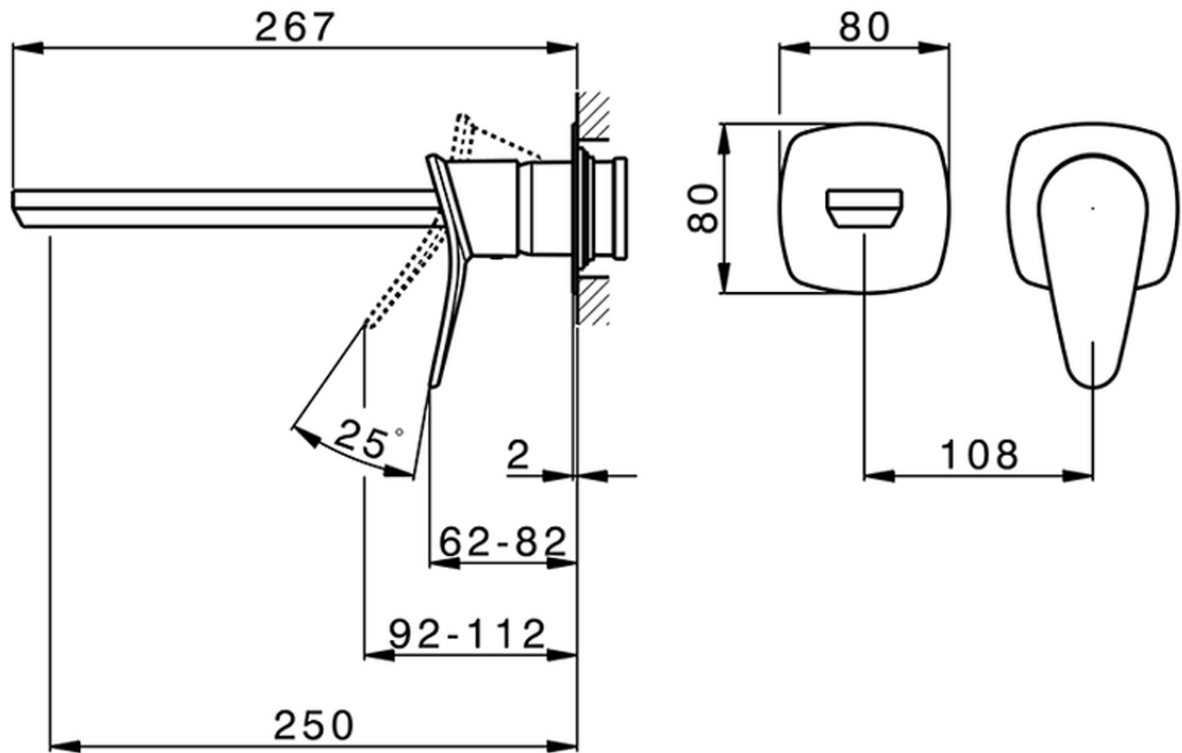

Exposed part for single lever washbasin valve HARLOCK_HC005512

HC005512

<https://en.huberitalia.com/exposed-part-for-single-lever-washbasin-valve-harlock-hc005512>

Piastra/Plate/Plaque/Platte/Placa

2-3mm: XX 56-76

10mm: XX 48-68