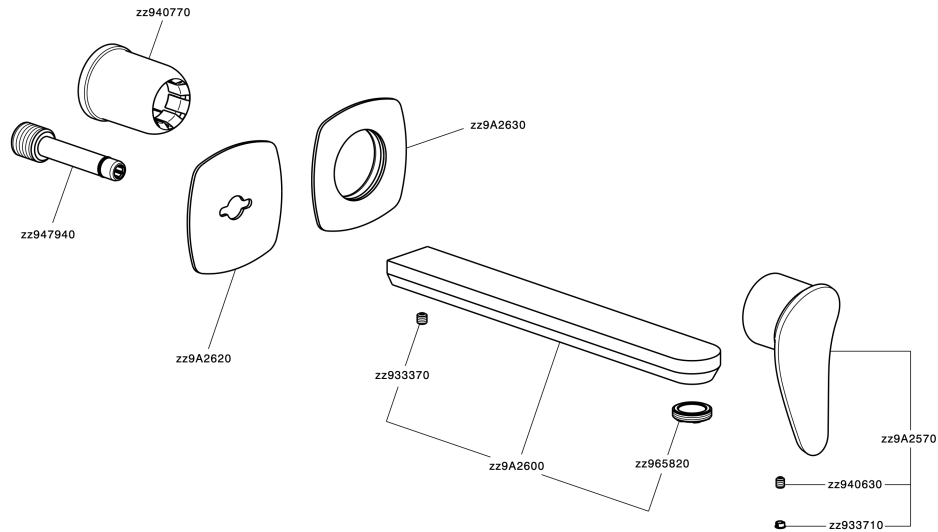

Exposed part for single lever washbasin valve HARLOCK_HC005512

HC005512

<https://en.huberitalia.com/exposed-part-for-single-lever-washbasin-valve-harlock-hc005512>

Concealed single lever washbasin mixer Easy-Box CONCEALED_ZB002450

ZB002450

<https://en.huberitalia.com/concealed-single-lever-washbasin-mixer-easy-box-concealed-zb002450>

2024-12-22