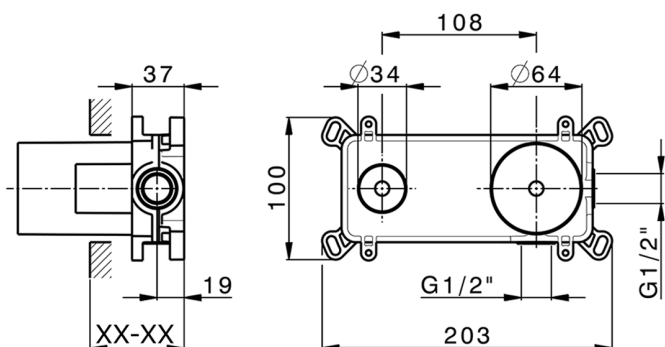

Exposed part for single lever washbasin valve HARLOCK_HC005512

MODEL **HC005512**

Exposed part for single lever washbasin valve, without concealed part, spout L.250 mm, for item Easy-Box ZB002450 and art. ZB025510

Exposed part for single lever washbasin valve HARLOCK_HC005512

HC005512

<https://en.huberitalia.com/exposed-part-for-single-lever-washbasin-valve-harlock-hc005512>

Concealed single lever washbasin mixer Easy-Box CONCEALED_ZB002450

MODEL **ZB002450**

Concealed single lever washbasin mixer
Easy-Box, with protection guard box, without trim kit

AVAILABLE FINISHINGS

CHARACTERISTICS

Concealed **1**
Cartridge Spare Parts **ZZ95409000**
35 mm Cartridge

Piastra/Plate/Plaque/Platte/Placa

2-3mm: XX 56-76

10mm: XX 48-68

EcoStop

EcoStop feature limits water flow to approximately 50% of maximum output with one point of resistance on setting. Push slightly past the middle stop only when full water output is required. This will save water up to 50%.