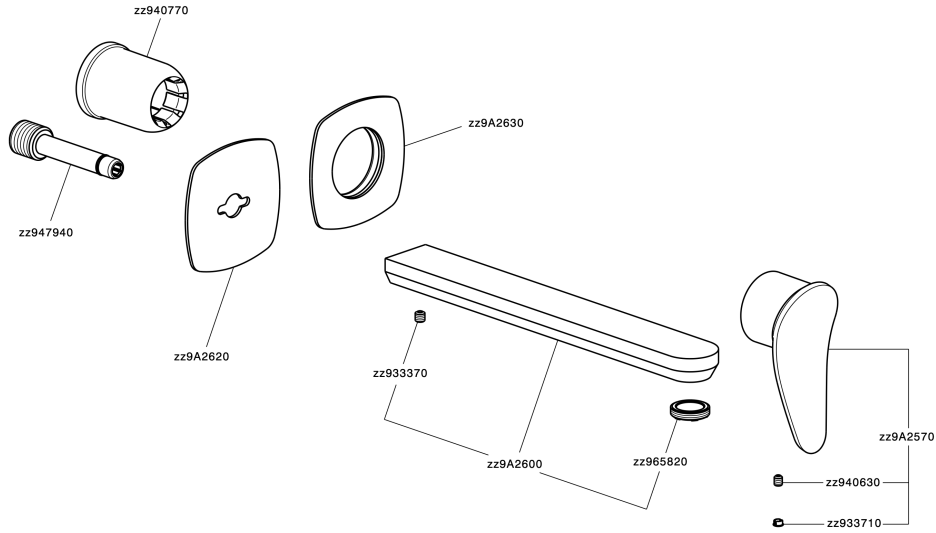

Exposed part for single lever washbasin valve HARLOCK_HC005512

MODEL **HC005512**

Exposed part for single lever washbasin valve, without concealed part, spout L.250 mm, for item Easy-Box ZB002450 and art. ZB025510

Exposed part for single lever washbasin valve HARLOCK_HC005512

HC005512

<https://en.huberitalia.com/exposed-part-for-single-lever-washbasin-valve-harlock-hc005512>

Concealed single lever washbasin mixer Easy-Box CONCEALED_ZB002450

MODEL **ZB002450**

Concealed single lever washbasin mixer
Easy-Box, with protection guard box, without trim kit

AVAILABLE FINISHINGS

CHARACTERISTICS

Concealed **1**
Cartridge Spare Parts **ZZ95409000**
35 mm Cartridge

Piastra/Plate/Plaque/Platte/Placa

2-3mm: XX 56-76

10mm: XX 48-68

EcoStop

EcoStop feature limits water flow to approximately 50% of maximum output with one point of resistance on setting. Push slightly past the middle stop only when full water output is required. This will save water up to 50%.