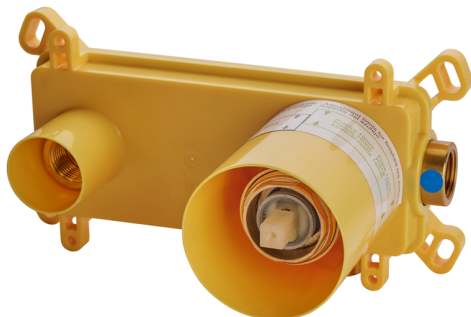

Exposed part for single lever washbasin valve HARLOCK_HC005512

MODEL **HC005512**

Exposed part for single lever washbasin valve, without concealed part, spout L.250 mm, for item Easy-Box ZB002450 and art. ZB025510

Exposed part for single lever washbasin valve HARLOCK_HC005512

HC005512

<https://en.huberitalia.com/exposed-part-for-single-lever-washbasin-valve-harlock-hc005512>

Concealed single lever washbasin mixer Easy-Box CONCEALED_ZB002450

MODEL **ZB002450**

Concealed single lever washbasin mixer
Easy-Box, with protection guard box, without trim kit

AVAILABLE FINISHINGS

CHARACTERISTICS

Concealed **1**
Cartridge Spare Parts **ZZ95409000**
35 mm Cartridge

Piastra/Plate/Plaque/Platte/Placa

2-3mm: XX 56-76

10mm: XX 48-68

EcoStop

EcoStop feature limits water flow to approximately 50% of maximum output with one point of resistance on setting. Push slightly past the middle stop only when full water output is required. This will save water up to 50%.