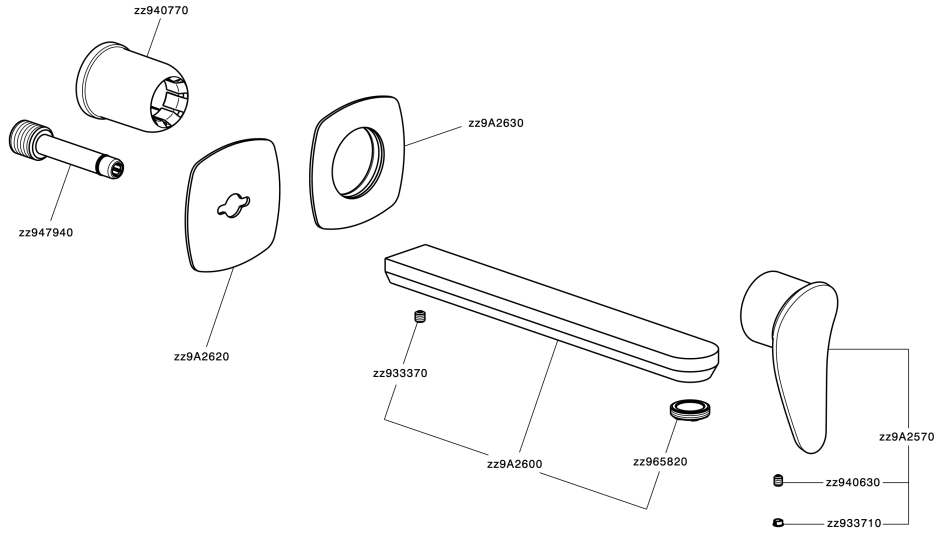

Exposed part for single lever washbasin valve HARLOCK_HC005512

HC005512

<https://en.huberitalia.com/exposed-part-for-single-lever-washbasin-valve-harlock-hc005512>

Concealed single lever washbasin mixer Easy-Box CONCEALED_ZB002450

ZB002450

<https://en.huberitalia.com/concealed-single-lever-washbasin-mixer-easy-box-concealed-zb002450>

2024-12-04