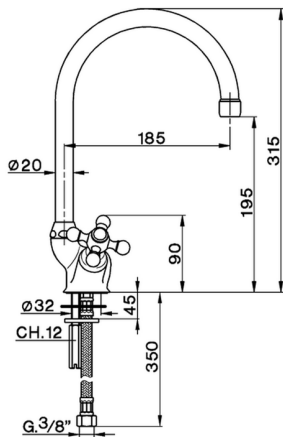

## Sink mixer KITCHEN\_AR900530

MODEL **AR900530**

Sink mixer, swivel spout, G.3/8" stainless steel flexible hoses

AVAILABLE FINISHINGS

**21** 21 Chrome

CHARACTERISTICS

2026-06-10