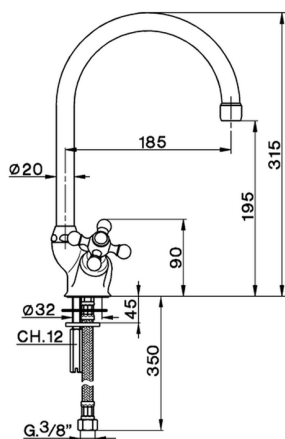

## Sink mixer KITCHEN\_AR900530

MODEL **AR900530**

Sink mixer, swivel spout, G.3/8" stainless steel flexible hoses

AVAILABLE FINISHINGS

**21** 21 Chrome

CHARACTERISTICS

2026-04-07