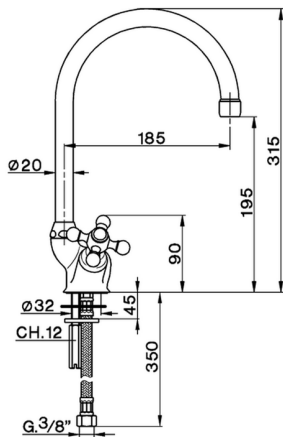

## Sink mixer KITCHEN\_AR900530

MODEL **AR900530**

Sink mixer, swivel spout, G.3/8" stainless steel flexible hoses

AVAILABLE FINISHINGS

**21** 21 Chrome

CHARACTERISTICS

2026-06-15