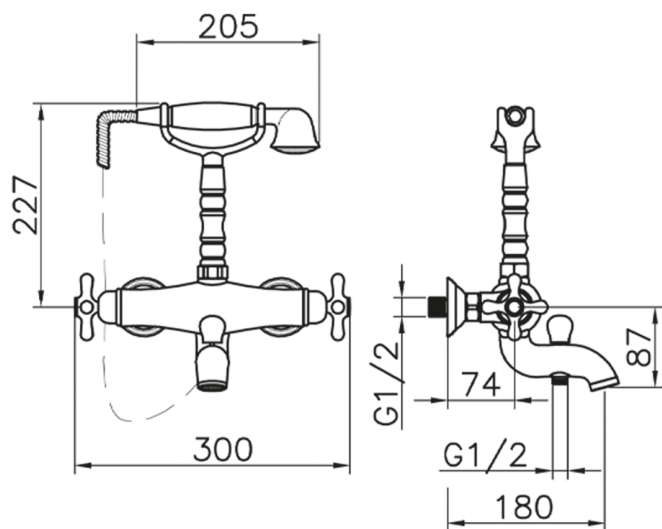

Thermostatic bath mixer CROISSETTE_VTT33010

MODEL **CST33010**

Thermostatic bath mixer, handshower bracket, classic
D.53 mm Brass one spray handshower, Brass 150
cm. flexible hose

AVAILABLE FINISHINGS

2W 2W Brushed Gold

CHARACTERISTICS

Cartridge Spare Parts **24.04A.PP**

8x20 Plus P Thermostatic Valve

Thermostatic

The Huber thermostatic is your personal water manager, helping you to handle, control and save water and energy.

Thermostatic bath mixer CROISSETTE_VTT33010

CST33010

<https://en.huberitalia.com/thermostatic-bath-mixer-croisette-vtt33010>

2024-11-15