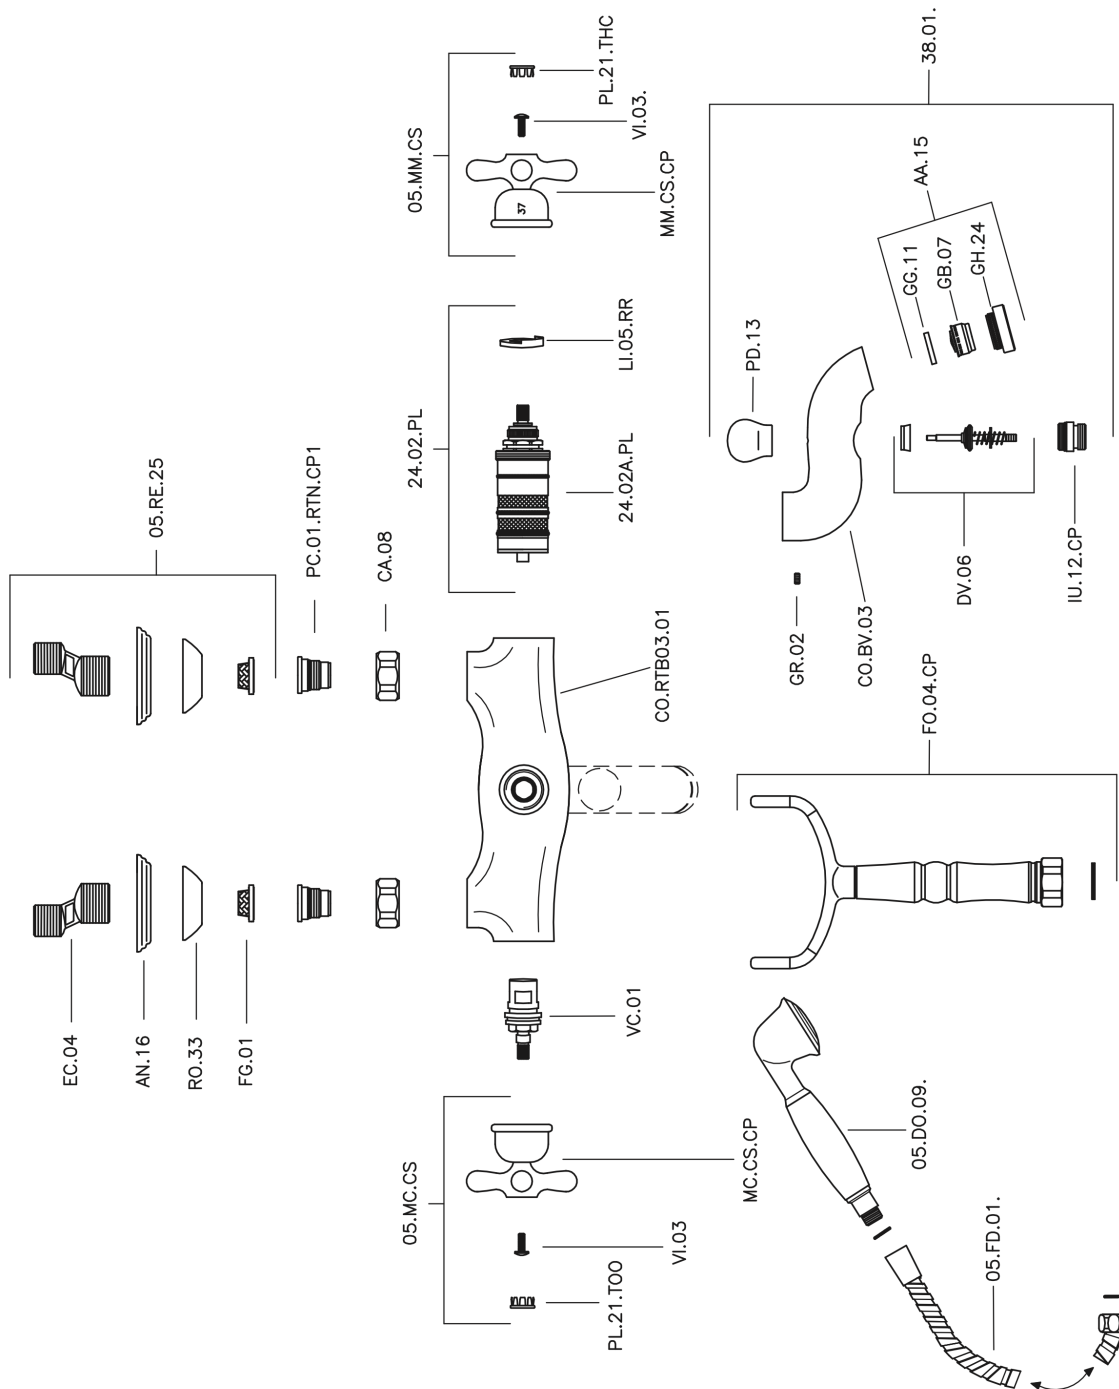

Thermostatic bath mixer CROISSETTE_VTT33010

MODEL **CST33010**

Thermostatic bath mixer, handshower bracket, classic
D.53 mm Brass one spray handshower, Brass 150
cm. flexible hose

AVAILABLE FINISHINGS

2W 2W Brushed Gold

CHARACTERISTICS

Cartridge Spare Parts **24.04A.PP**

8x20 Plus P Thermostatic Valve

Thermostatic

The Huber thermostatic is your personal water manager, helping you to handle, control and save water and energy.

Thermostatic bath mixer CROISSETTE_VTT33010

CST33010

<https://en.huberitalia.com/thermostatic-bath-mixer-croisette-vtt33010>

2024-11-15