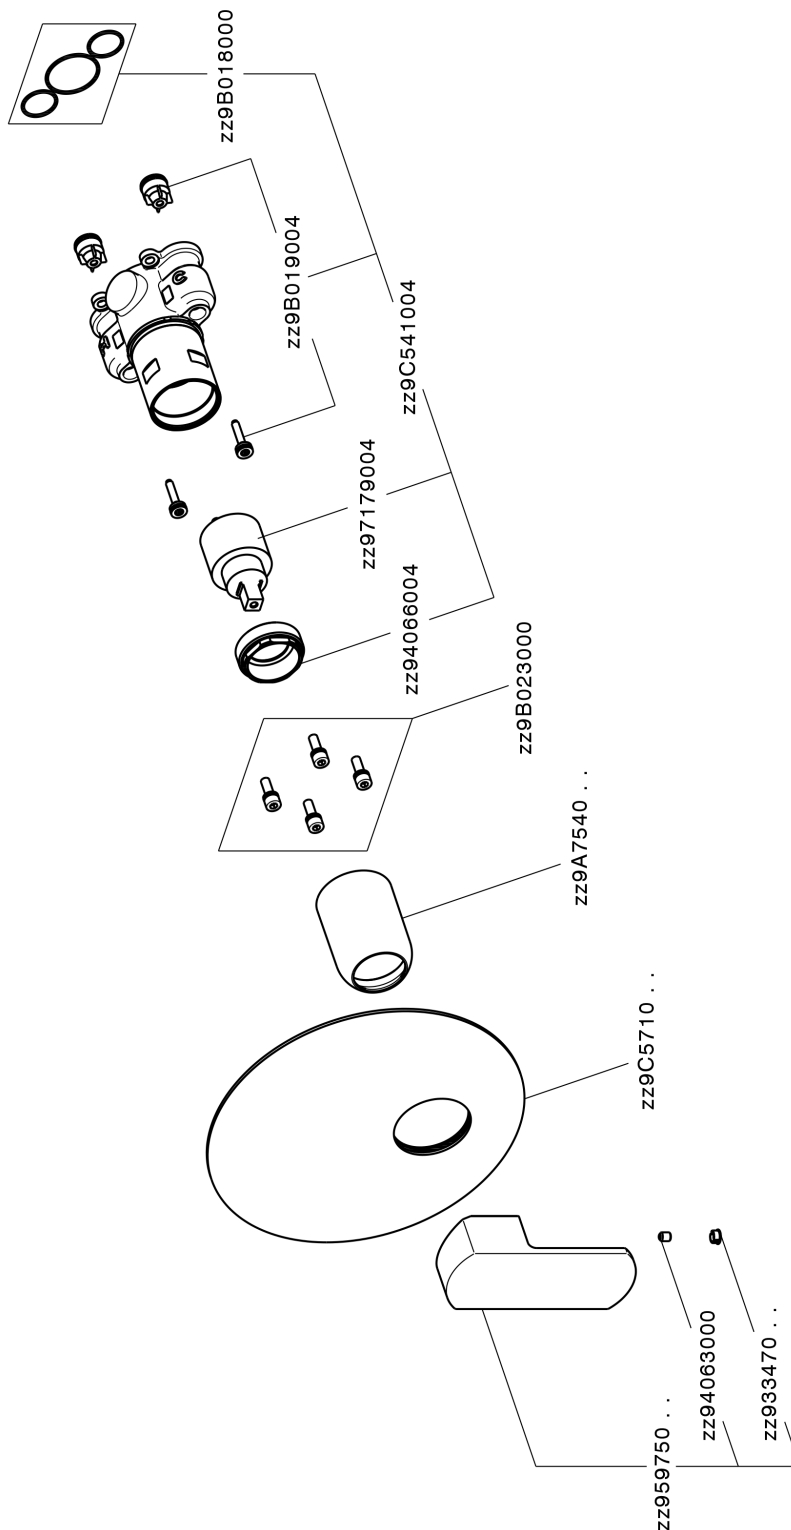

## Exposed part for Single Lever One Box Valve ONE BOX\_DD0BM010

MODEL **DD0BM010**

Exposed part for Single Lever One Box Valve, 1 Outlet, Minimum depth of installation: 67 mm, without concealed part, for items ZB00B030-ZB00B031

### CHARACTERISTICS

Cartridge Spare Parts **ZZ97179000**

**35 mm Cartridge**

Installation **Concealed**

Required concealed parts **ZB00B031**

**ZB00B030**

## Exposed part for Single Lever One Box Valve ONE BOX\_DD0BM010

DD0BM010

<https://en.huberitalia.com/exposed-part-for-single-lever-one-box-valve-one-box-dd0bm010>

## One Box Universal Concealed Part ONE BOX\_ZB00B031

MODEL **ZB00B031**

One Box Universal Concealed Part, for 1 or 2 or 3 outlet thermostatic or single lever, without trim kit, with noise reducers, with sealing gasket