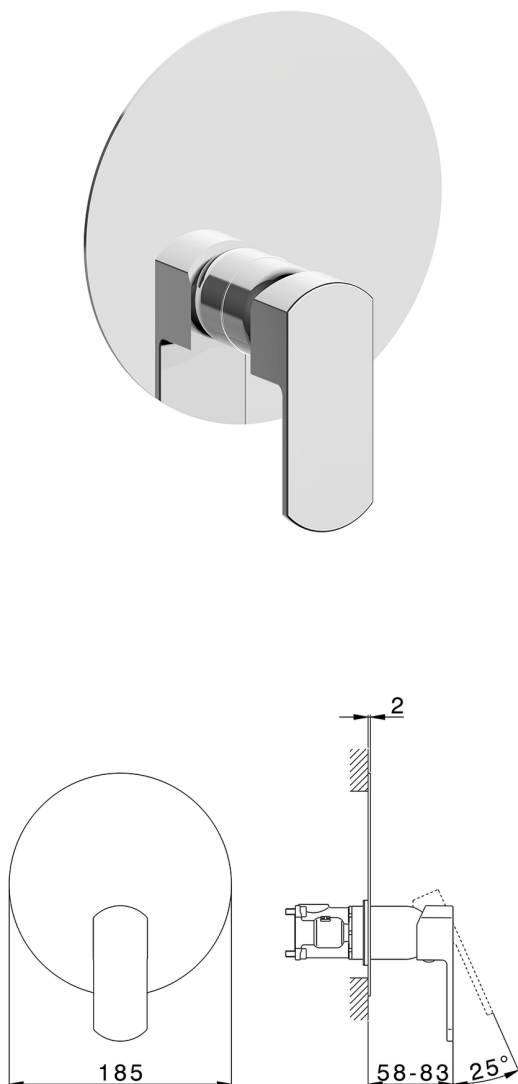

## Exposed part for Single Lever One Box Valve ONE BOX\_DD0BM010

MODEL **DD0BM010**

Exposed part for Single Lever One Box Valve, 1 Outlet, Minimum depth of installation: 67 mm, without concealed part, for items ZB00B030-ZB00B031

### CHARACTERISTICS

Cartridge Spare Parts **ZZ97179000**

**35 mm Cartridge**

Installation **Concealed**

Required concealed parts **ZB00B031**

**ZB00B030**

## Exposed part for Single Lever One Box Valve ONE BOX\_DD0BM010

DD0BM010

<https://en.huberitalia.com/exposed-part-for-single-lever-one-box-valve-one-box-dd0bm010>