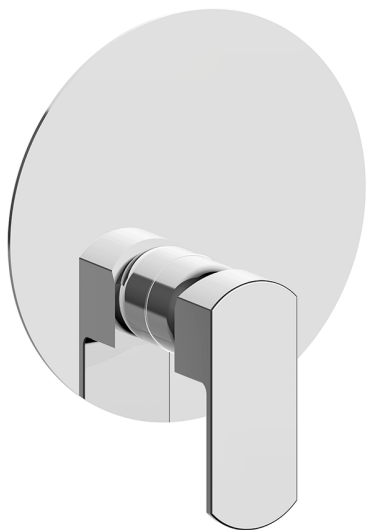

## Exposed part for Single Lever One Box Valve ONE BOX\_DD0BM010

MODEL **DD0BM010**

Exposed part for Single Lever One Box Valve, 1 Outlet, Minimum depth of installation: 67 mm, without concealed part, for items ZB00B030-ZB00B031

### CHARACTERISTICS

Cartridge Spare Parts **ZZ97179000**

**35 mm Cartridge**

Installation **Concealed**

Required concealed parts **ZB00B031**

**ZB00B030**

## Exposed part for Single Lever One Box Valve ONE BOX\_DD0BM010

DD0BM010

<https://en.huberitalia.com/exposed-part-for-single-lever-one-box-valve-one-box-dd0bm010>

## One Box Universal Concealed Part ONE BOX\_ZB00B031

MODEL **ZB00B031**

One Box Universal Concealed Part, for 1 or 2 or 3 outlet thermostatic or single lever, without trim kit, with noise reducers, with sealing gasket