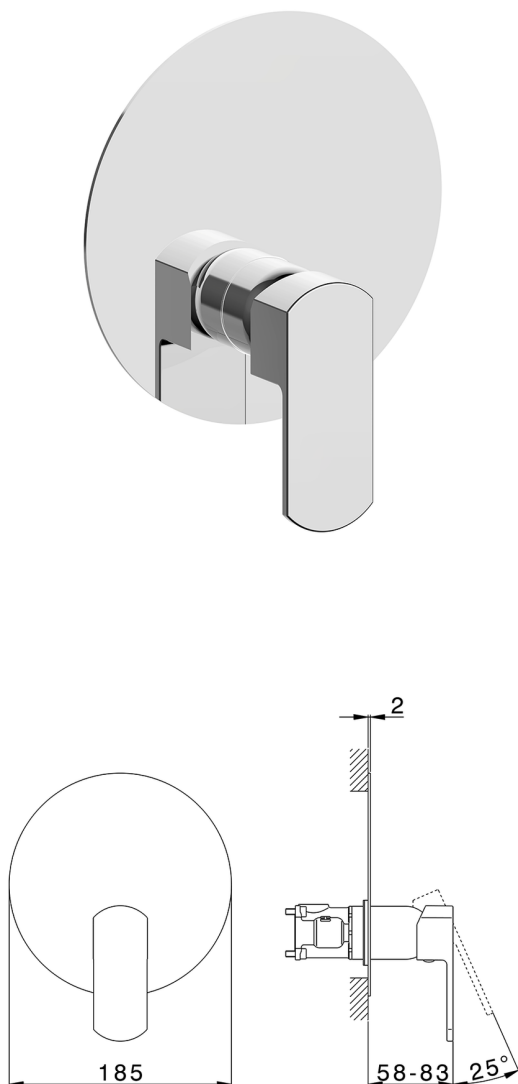

## Exposed part for Single Lever One Box Valve ONE BOX\_DD0BM010

MODEL **DD0BM010**

Exposed part for Single Lever One Box Valve, 1 Outlet, Minimum depth of installation: 67 mm, without concealed part, for items ZB00B030-ZB00B031

### CHARACTERISTICS

Cartridge Spare Parts **ZZ97179000**

**35 mm Cartridge**

Installation **Concealed**

Required concealed parts **ZB00B031**

**ZB00B030**

Exposed part for Single Lever One Box Valve ONE BOX\_DD0BM010

DD0BM010

<https://en.huberitalia.com/exposed-part-for-single-lever-one-box-valve-one-box-dd0bm010>