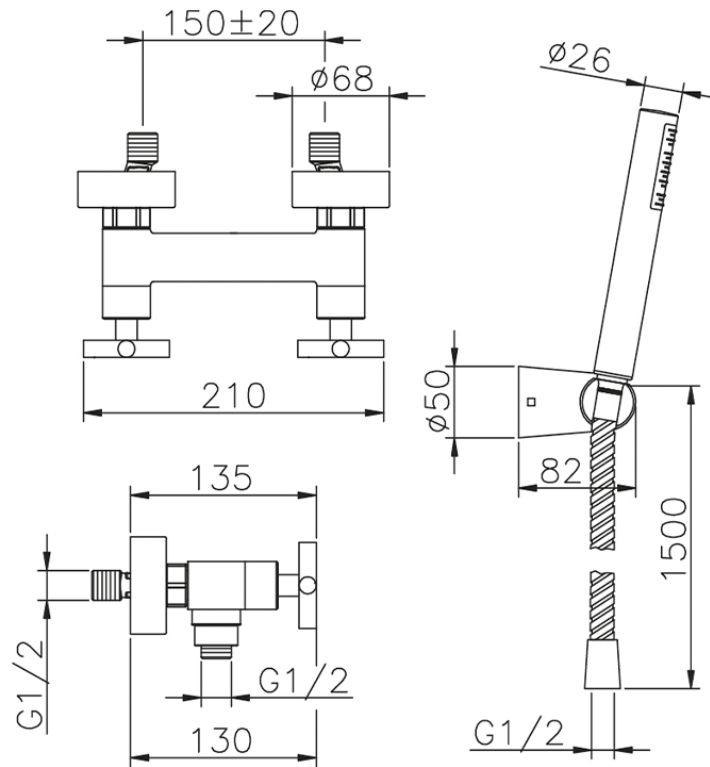

Shower mixer, full equipment SUITE\_SU000450

SU000450

<https://en.huberitalia.com/shower-mixer-full-equipment-suite-su000450>

2024-12-22