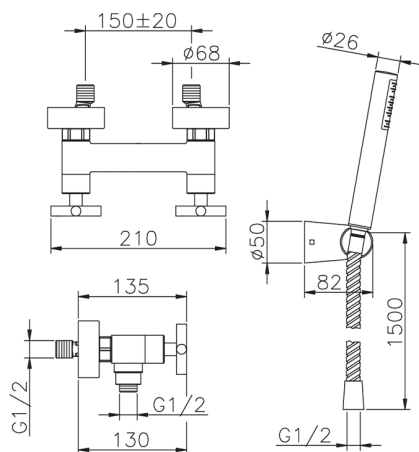

CHARACTERISTICS

2024-12-22