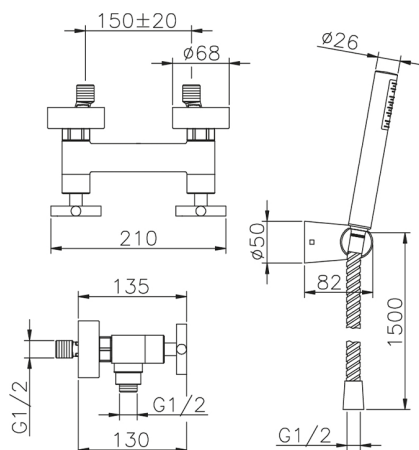

CHARACTERISTICS

2024-12-22