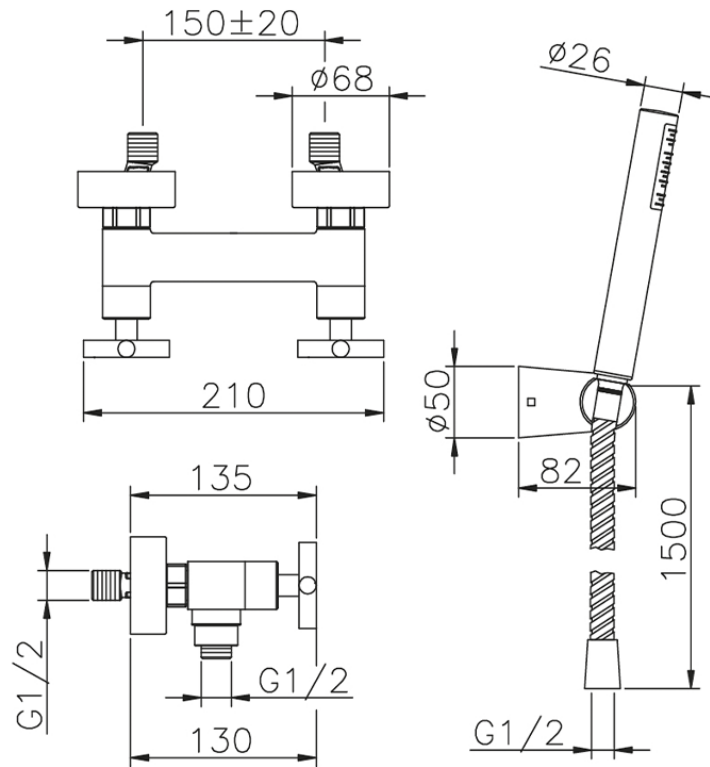

Shower mixer, full equipment SUITE_SU000450

SU000450

<https://en.huberitalia.com/shower-mixer-full-equipment-suite-su000450>

2024-12-22