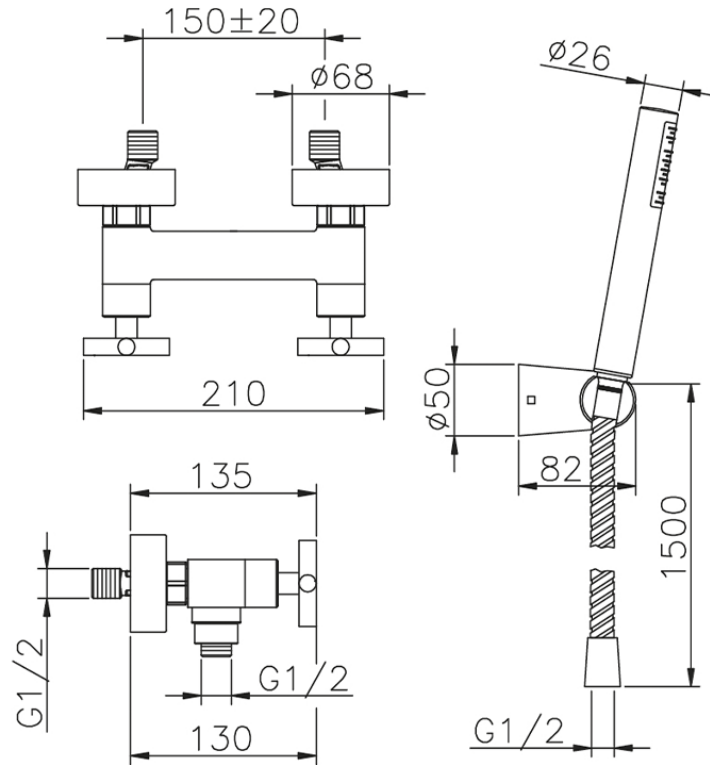

Shower mixer, full equipment SUITE_SU000450

SU000450

<https://en.huberitalia.com/shower-mixer-full-equipment-suite-su000450>

2025-01-11