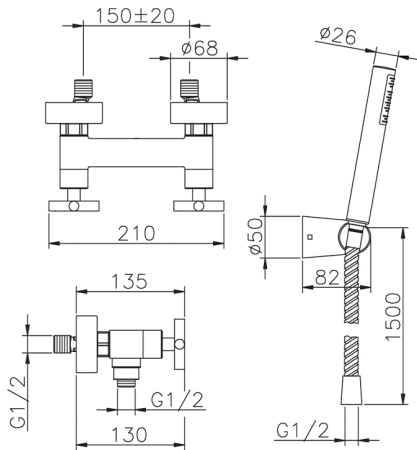

CHARACTERISTICS

2025-01-11