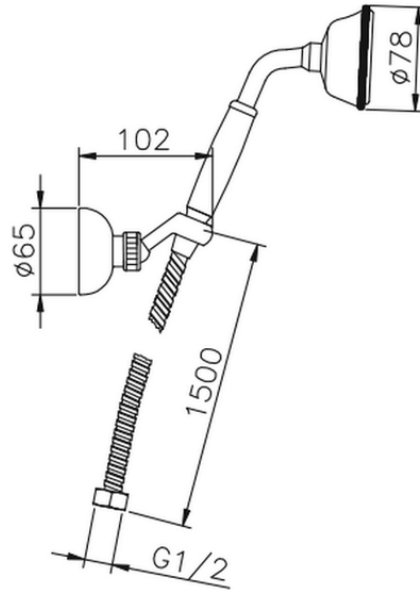

## Victorian showerset SHOWER\_63.03H.

63.03H.

<https://en.huberitalia.com/victorian-showerset-shower-63-03h>

2024-09-19