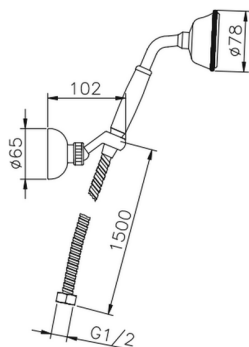

Victorian showerset SHOWER_63.03H.

MODEL **63.03H.**

Victorian showerset, wall mounted adjustable handshower bracket, 78 mm Brass Classic One spray Handshower, 150 cm Brass flexible hose

AVAILABLE FINISHINGS

-  **AC** AC Satin Brushed Nickel
-  **AG** AG Antique Gold
-  **BA** BA Old Bronze
-  **CR** CR Chrome
-  **2W** 2W Brushed Gold

CHARACTERISTICS

2024-09-19