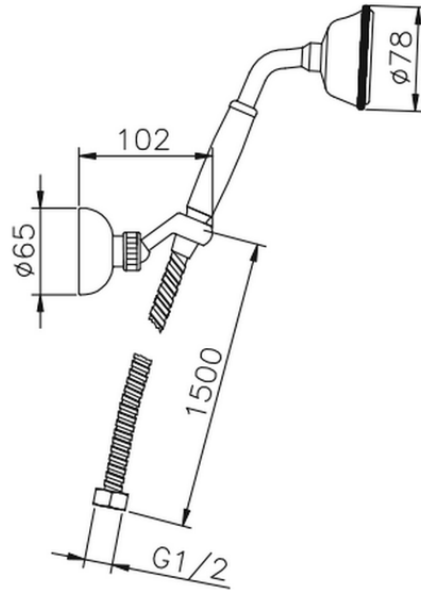

Victorian showerset SHOWER_63.03H.

63.03H.

<https://en.huberitalia.com/victorian-showerset-shower-63-03h>

2024-09-19