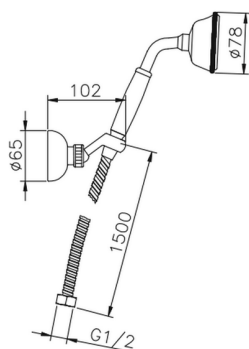

## Victorian showerset SHOWER\_63.03H.

MODEL **63.03H.**

Victorian showerset, wall mounted adjustable handshower bracket, 78 mm Brass Classic One spray Handshower, 150 cm Brass flexible hose