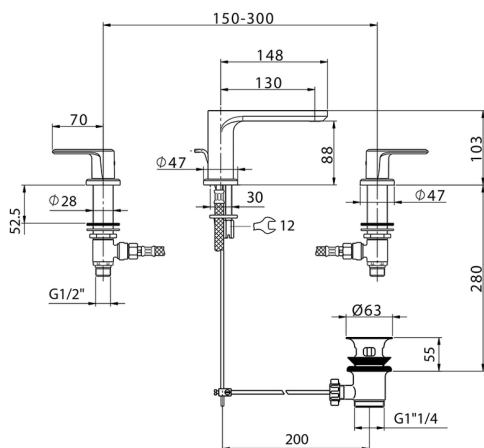

Washbasin 3-holes mixer LEVITY_LY001020

MODEL **LY001020**

Washbasin 3-holes mixer, with automatic 1"1/4 automatic pop-up waste

AVAILABLE FINISHINGS

-  **21** 21 Chrome
-  **2B** 2B Polished Nickel
-  **2F** 2F Brushed Nickel
-  **40** 40 Matt Black
-  **4Q** 4Q Matt White