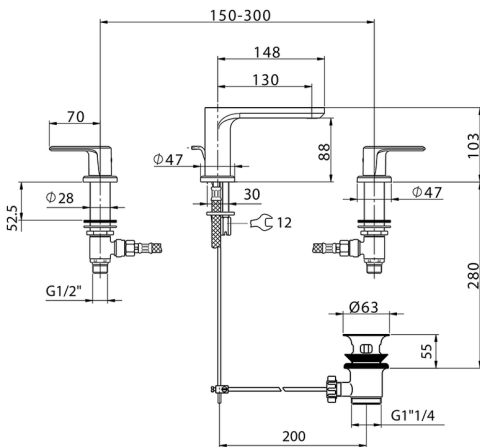

Washbasin 3-holes mixer LEVITY_LY001020

MODEL **LY001020**

Washbasin 3-holes mixer, with automatic 1"1/4 automatic pop-up waste

AVAILABLE FINISHINGS

-  **21** 21 Chrome
-  **2B** 2B Polished Nickel
-  **2F** 2F Brushed Nickel
-  **40** 40 Matt Black
-  **4Q** 4Q Matt White