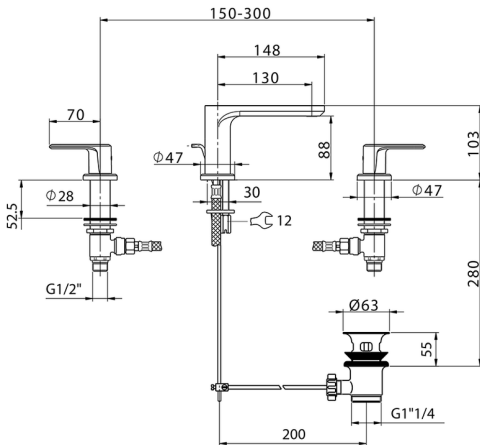

Washbasin 3-holes mixer LEVITY_LY001020

MODEL **LY001020**

Washbasin 3-holes mixer, with automatic 1"1/4 automatic pop-up waste

AVAILABLE FINISHINGS

- **21** 21 Chrome
- **2B** 2B Polished Nickel
- **2F** 2F Brushed Nickel
- **40** 40 Matt Black
- **4Q** 4Q Matt White

CHARACTERISTICS

2024-12-22