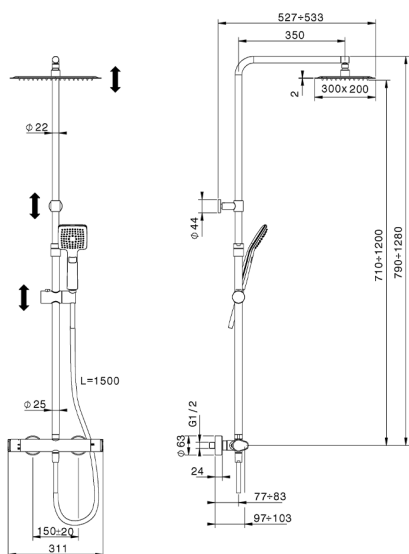

2-function Thermostatic shower set COLUMNS_H3C8403A

MODEL **H3C8403A21**

2-function Thermostatic shower set, 2-outlet deviasop, adjustable riser column, sliding handshower holder, 96x96 mm ABS 3 sprays handshower, 300x200 thick 2 mm Inox rectangular showerhead, 150 cm smooth SUPREME flexible hose

AVAILABLE FINISHINGS

21 Chrome

CHARACTERISTICS

Cartridge Spare Parts **22.04A.AR - ZZ97279004**

Argo 2 (long filter) Thermostatic Valve

DeviaStop

The Huber Devia Stop technology allows to adjust the water flow and to direct it to the selected output point (overhead soaker, hand shower, etc).