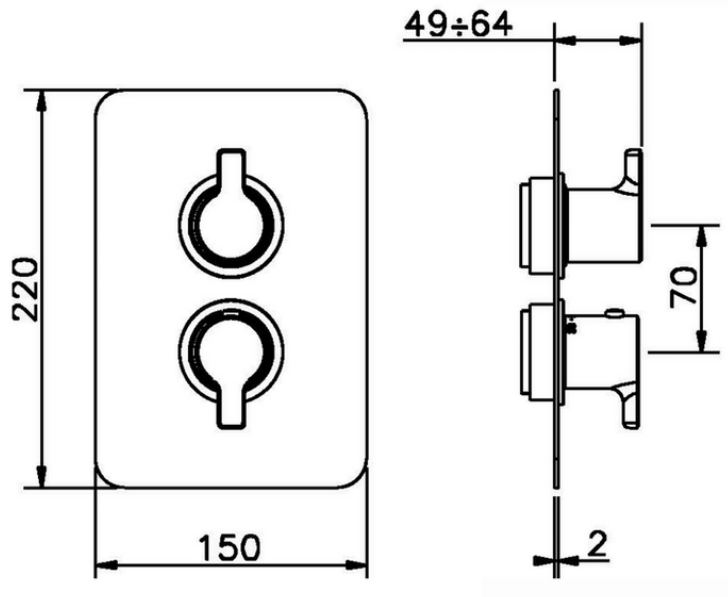

Exposed part for con.thermo.shower valve, 2-outlet SOFT_SF018100

SF018100

<https://en.huberitalia.com/exposed-part-for-con-thermo-shower-valve-2-outlet-soft-sf018100>

Piastra/Plate/Plaque/Platte/Placa

2-3mm: XX 25-40 YY 76-91

10 mm: XX 16-31 YY 65-80

ZB018101

<https://en.huberitalia.com/2-outlet-concealed-thermostatic-shower-valve-concealed-zb018101>

2026-06-25