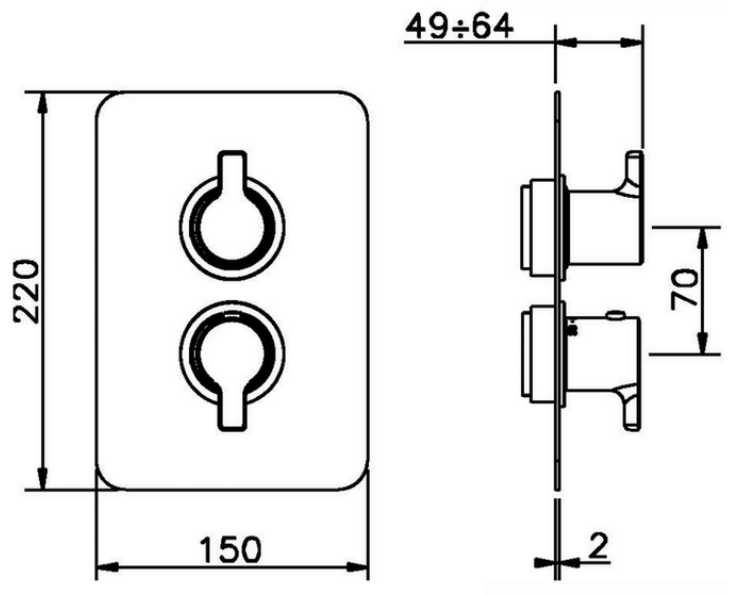

Exposed part for con.thermo.shower valve, 2-outlet SOFT_SF018100

SF018100

<https://en.huberitalia.com/exposed-part-for-con-thermo-shower-valve-2-outlet-soft-sf018100>

Piastra/Plate/Plaque/Platte/Placa

2-3mm: XX 25-40 YY 76-91

10 mm: XX 16-31 YY 65-80

ZB018101

<https://en.huberitalia.com/2-outlet-concealed-thermostatic-shower-valve-concealed-zb018101>

2026-05-25