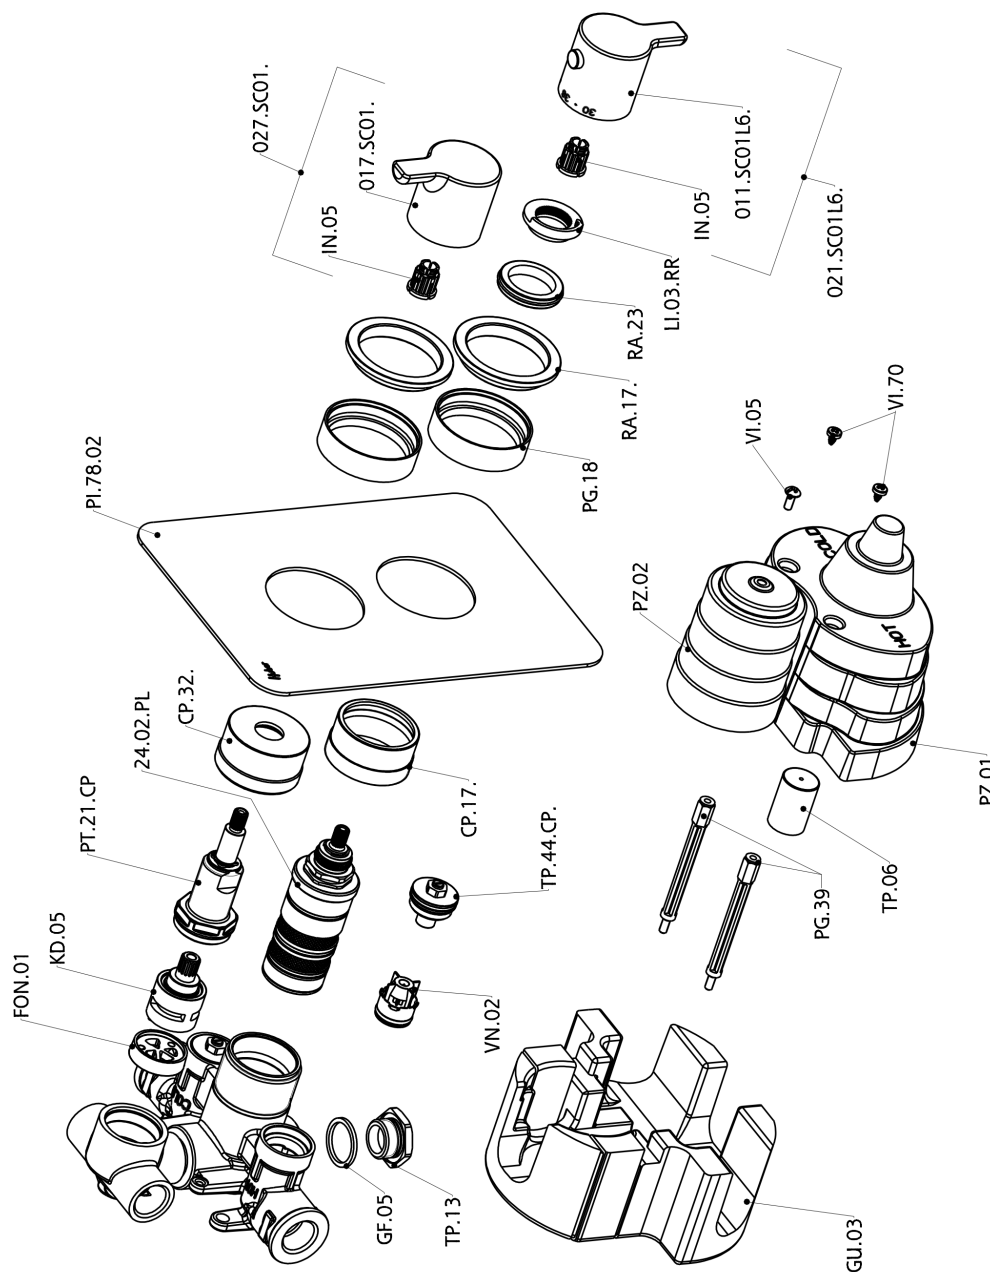

Exposed part for con.thermo.shower valve, 2-outlet SOFT_SF018100

SF018100

<https://en.huberitalia.com/exposed-part-for-con-thermo-shower-valve-2-outlet-soft-sf018100>

2-outlet Concealed thermostatic shower valve CONCEALED_ZB018101

ZB018101

<https://en.huberitalia.com/2-outlet-concealed-thermostatic-shower-valve-concealed-zb018101>

2026-04-29