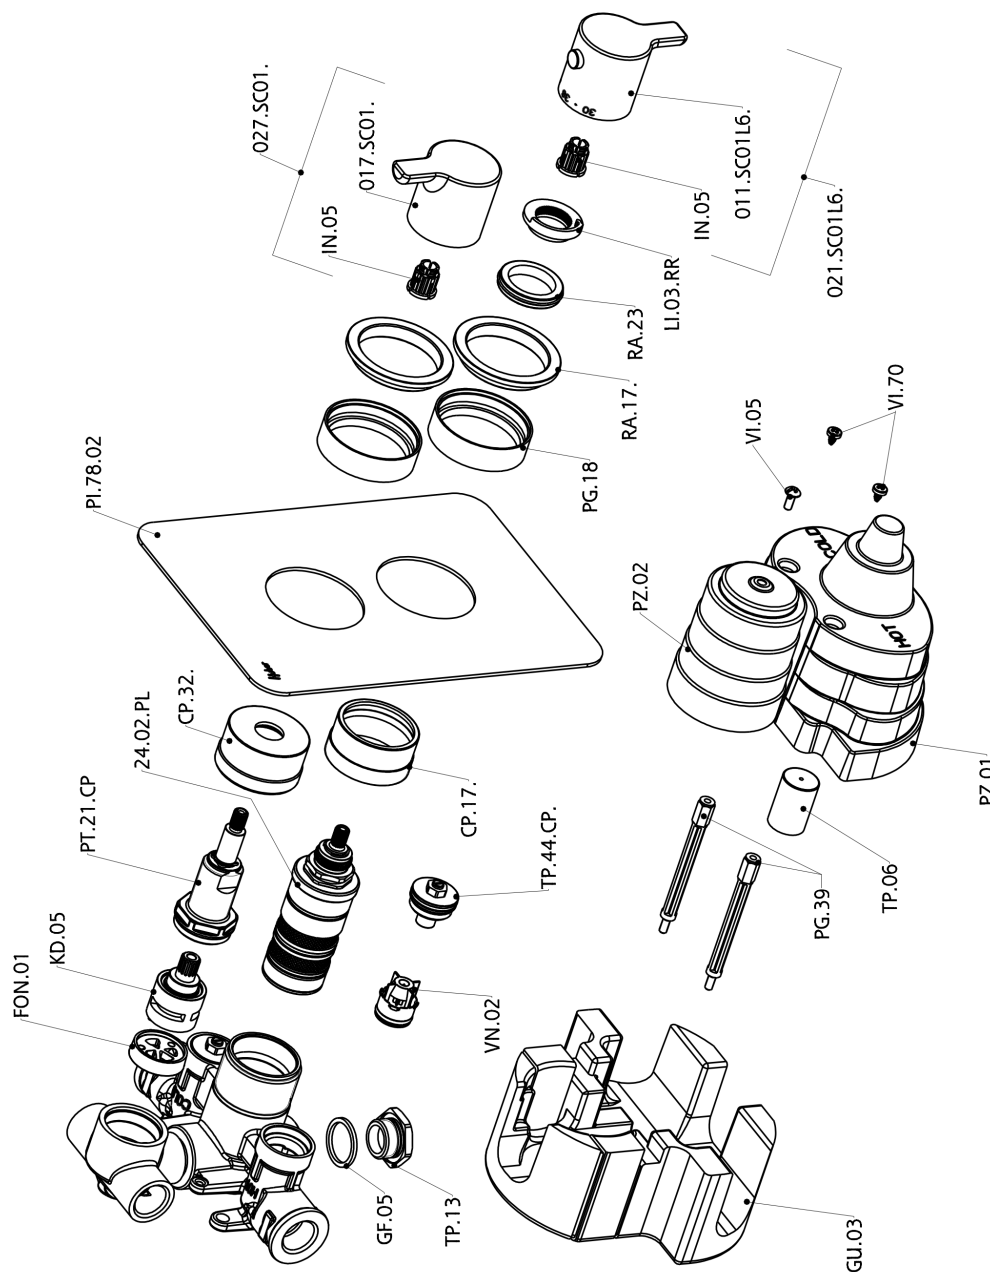

Exposed part for con.thermo.shower valve, 2-outlet SOFT_SF018100

SF018100

<https://en.huberitalia.com/exposed-part-for-con-thermo-shower-valve-2-outlet-soft-sf018100>

2-outlet Concealed thermostatic shower valve CONCEALED_ZB018101

ZB018101

<https://en.huberitalia.com/2-outlet-concealed-thermostatic-shower-valve-concealed-zb018101>

2026-06-10