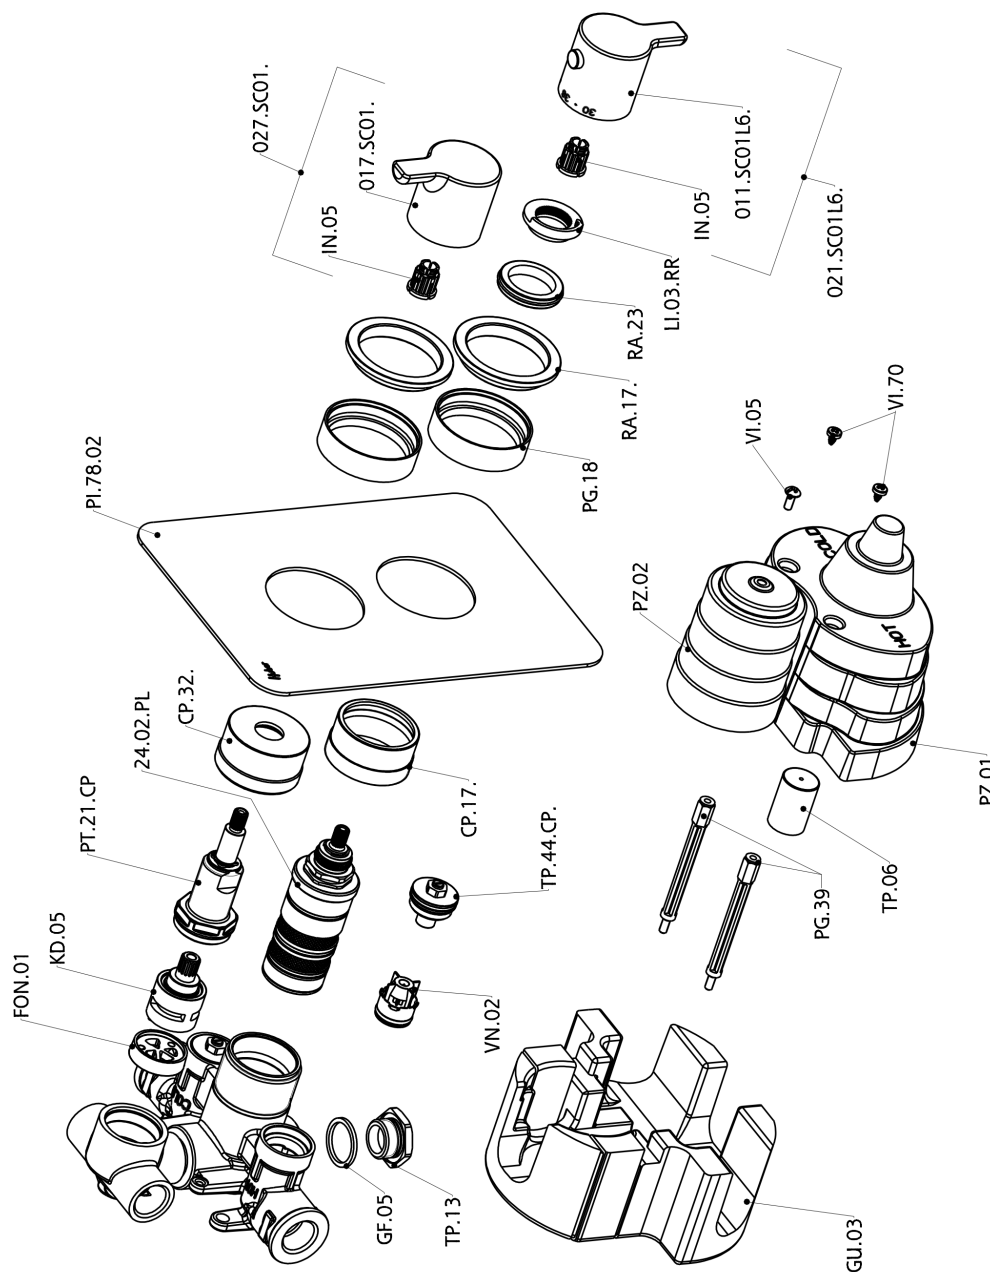

## Exposed part for con.thermo.shower valve, 2-outlet SOFT\_SF018100

SF018100

<https://en.huberitalia.com/exposed-part-for-con-thermo-shower-valve-2-outlet-soft-sf018100>

## 2-outlet Concealed thermostatic shower valve CONCEALED\_ZB018101

ZB018101

<https://en.huberitalia.com/2-outlet-concealed-thermostatic-shower-valve-concealed-zb018101>

2026-04-06