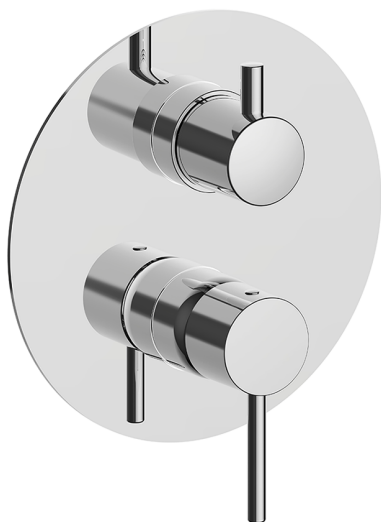

## Exposed part for Single Lever One Box Valve ONE BOX\_MT0BM030

MODEL **MT0BM030**

Exposed part for Single Lever One Box Valve, with 2-3 outlet diverter, Minimum depth of installation: 67 mm, without concealed part, for items ZB00B030-ZB00B031

### CHARACTERISTICS

Cartridge Spare Parts **ZZ97179000**  
 Installation **Concealed**  
 Required concealed parts **ZB00B031**  
**ZB00B030**

## One Box Universal Concealed Part ONE BOX\_ZB00B031

MODEL **ZB00B031**

One Box Universal Concealed Part, for 1 or 2 or 3 outlet thermostatic or single lever, without trim kit, with noise reducers, with sealing gasket