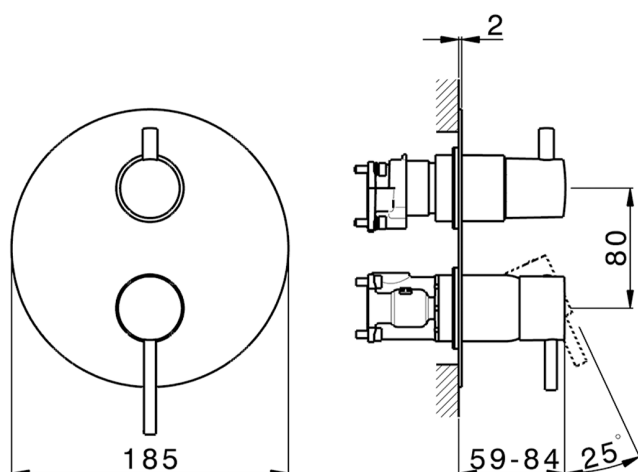

## Exposed part for Single Lever One Box Valve ONE BOX\_MT0BM030

MODEL **MT0BM030**

Exposed part for Single Lever One Box Valve, with 2-3 outlet diverter, Minimum depth of installation: 67 mm, without concealed part, for items ZB00B030-ZB00B031