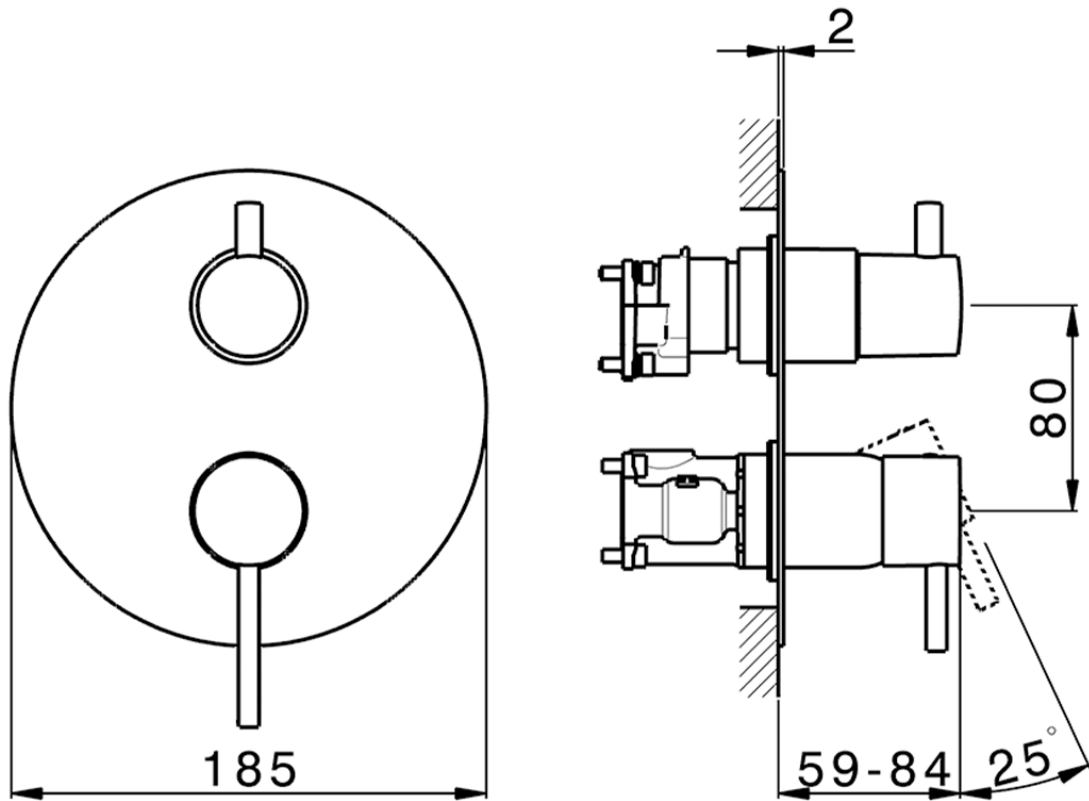

Exposed part for Single Lever One Box Valve ONE BOX_MT0BM030

MT0BM030

<https://en.huberitalia.com/exposed-part-for-single-lever-one-box-valve-one-box-mt0bm030>

ZB00B031

<https://en.huberitalia.com/one-box-universal-concealed-part-one-box-zb00b031>