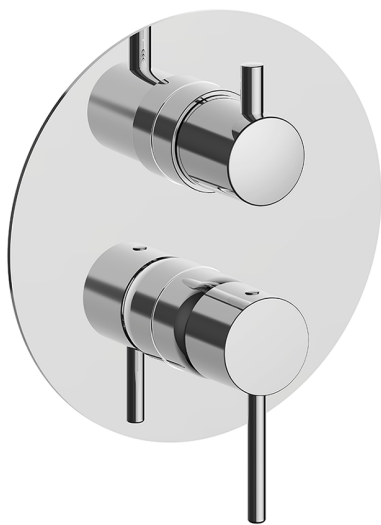

Exposed part for Single Lever One Box Valve ONE BOX_MT0BM030

MODEL **MT0BM030**

Exposed part for Single Lever One Box Valve, with 2-3 outlet diverter, Minimum depth of installation: 67 mm, without concealed part, for items ZB00B030-ZB00B031

AVAILABLE FINISHINGS

-  **21** 21 Chrome
-  **26** 26 Old Copper
-  **2F** 2F Brushed Nickel
-  **2W** 2W Brushed Gold
-  **40** 40 Matt Black
-  **4Q** 4Q Matt White

CHARACTERISTICS

Cartridge Spare Parts **ZZ97179000**
 Installation **Concealed**
 Required concealed parts **ZB00B031**
ZB00B030

One Box Universal Concealed Part ONE BOX_ZB00B031

MODEL **ZB00B031**

One Box Universal Concealed Part, for 1 or 2 or 3 outlet thermostatic or single lever, without trim kit, with noise reducers, with sealing gasket

One Box Universal Concealed Part ONE BOX_ZB00B030

MODEL **ZB00B030**

One Box Universal Concealed Part, for 1 or 2 or 3 outlet thermostatic or single lever, without trim kit, without noise reducers, with sealing gasket