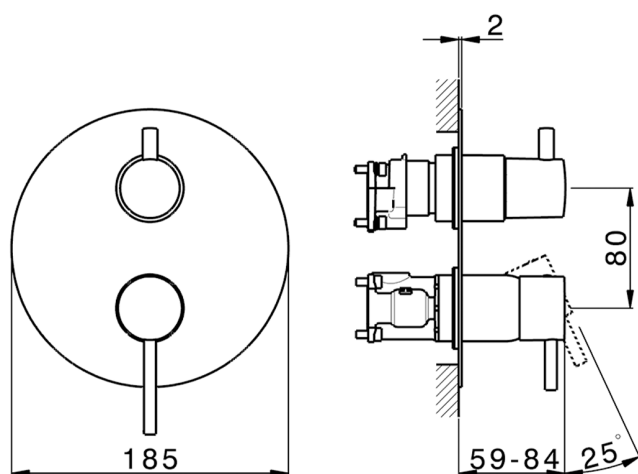

Exposed part for Single Lever One Box Valve ONE BOX_MT0BM030

MODEL **MT0BM030**

Exposed part for Single Lever One Box Valve, with 2-3 outlet diverter, Minimum depth of installation: 67 mm, without concealed part, for items ZB00B030-ZB00B031

AVAILABLE FINISHINGS

-  **21** 21 Chrome
-  **26** 26 Old Copper
-  **2F** 2F Brushed Nickel
-  **2W** 2W Brushed Gold
-  **40** 40 Matt Black
-  **4Q** 4Q Matt White

CHARACTERISTICS

Cartridge Spare Parts **ZZ97179000**
 Installation **Concealed**
 Required concealed parts **ZB00B031**
ZB00B030

One Box Universal Concealed Part ONE BOX_ZB00B031

MODEL **ZB00B031**

One Box Universal Concealed Part, for 1 or 2 or 3 outlet thermostatic or single lever, without trim kit, with noise reducers, with sealing gasket