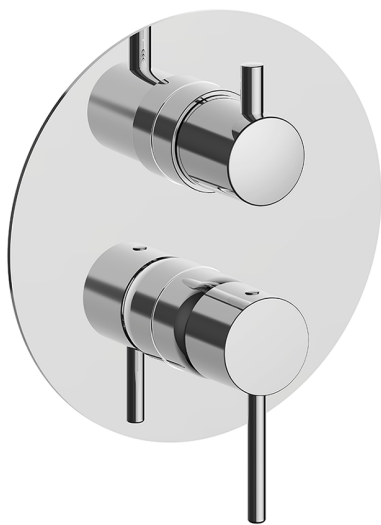

## Exposed part for Single Lever One Box Valve ONE BOX\_MT0BM030

MODEL **MT0BM030**

Exposed part for Single Lever One Box Valve, with 2-3 outlet diverter, Minimum depth of installation: 67 mm, without concealed part, for items ZB00B030-ZB00B031

### CHARACTERISTICS

Cartridge Spare Parts **ZZ97179000**  
 Installation **Concealed**  
 Required concealed parts **ZB00B031**  
**ZB00B030**

## One Box Universal Concealed Part ONE BOX\_ZB00B031

MODEL **ZB00B031**

One Box Universal Concealed Part, for 1 or 2 or 3 outlet thermostatic or single lever, without trim kit, with noise reducers, with sealing gasket