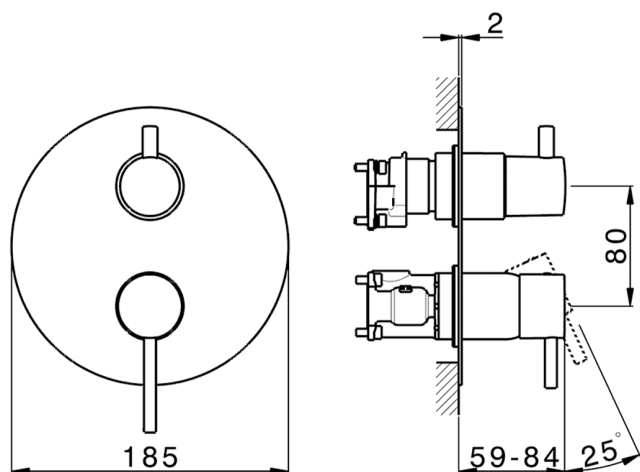

## Exposed part for Single Lever One Box Valve ONE BOX\_MT0BM030

MODEL **MT0BM030**

Exposed part for Single Lever One Box Valve, with 2-3 outlet diverter, Minimum depth of installation: 67 mm, without concealed part, for items ZB00B030-ZB00B031