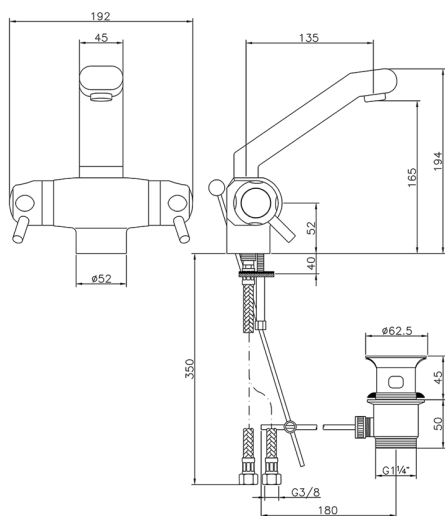

Thermostatic

The Huber thermostatic is your personal water manager, helping you to handle, control and save water and energy.

2024-09-19