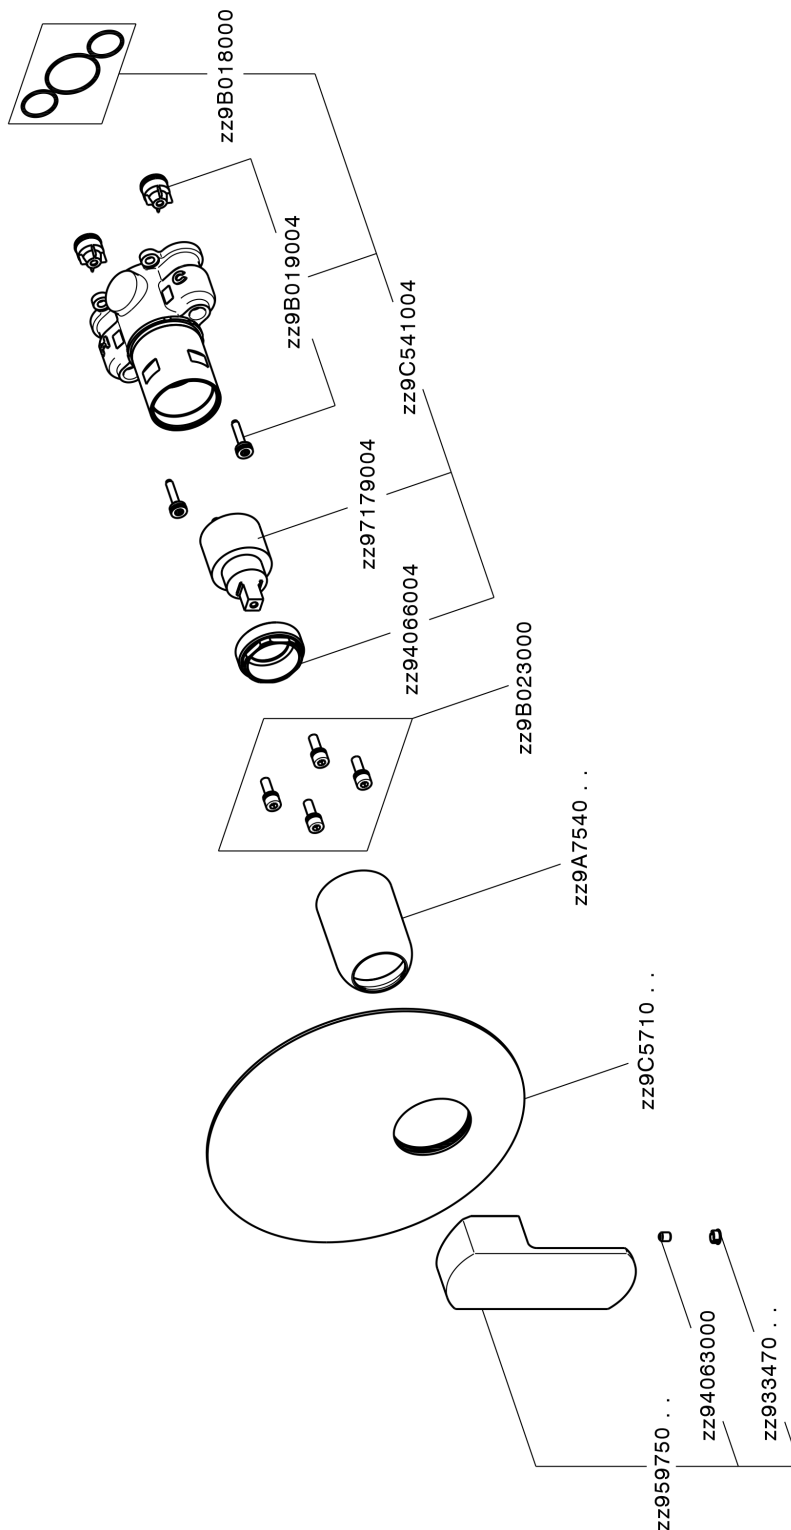

Exposed part for Single Lever One Box Valve ONE BOX_DD0BM010

MODEL **DD0BM010**

Exposed part for Single Lever One Box Valve, 1 Outlet, Minimum depth of installation: 67 mm, without concealed part, for items ZB00B030-ZB00B031

AVAILABLE FINISHINGS

-  **21** 21 Chrome
-  **2F** 2F Brushed Nickel
-  **40** 40 Matt Black
-  **4Q** 4Q Matt White

CHARACTERISTICS

Cartridge Spare Parts **ZZ97179000**

35 mm Cartridge

Installation **Concealed**

Required concealed parts **ZB00B031**

ZB00B030

Exposed part for Single Lever One Box Valve ONE BOX_DD0BM010

DD0BM010

<https://en.huberitalia.com/exposed-part-for-single-lever-one-box-valve-one-box-dd0bm010>

One Box Universal Concealed Part ONE BOX_ZB00B031

MODEL **ZB00B031**

One Box Universal Concealed Part, for 1 or 2 or 3 outlet thermostatic or single lever, without trim kit, with noise reducers, with sealing gasket