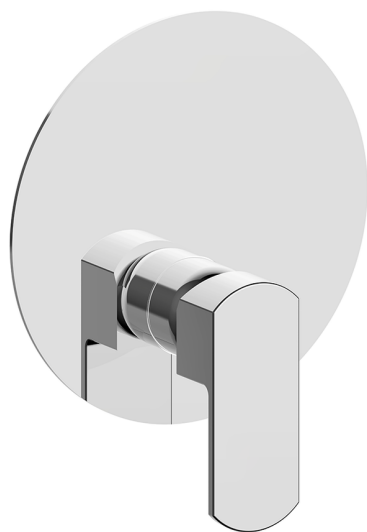

Exposed part for Single Lever One Box Valve ONE BOX_DD0BM010

MODEL **DD0BM010**

Exposed part for Single Lever One Box Valve, 1 Outlet, Minimum depth of installation: 67 mm, without concealed part, for items ZB00B030-ZB00B031

AVAILABLE FINISHINGS

-  **21** 21 Chrome
-  **2F** 2F Brushed Nickel
-  **40** 40 Matt Black
-  **4Q** 4Q Matt White

CHARACTERISTICS

Cartridge Spare Parts **ZZ97179000**

35 mm Cartridge

Installation **Concealed**

Required concealed parts **ZB00B031**

ZB00B030

Exposed part for Single Lever One Box Valve ONE BOX_DD0BM010

DD0BM010

<https://en.huberitalia.com/exposed-part-for-single-lever-one-box-valve-one-box-dd0bm010>

One Box Universal Concealed Part ONE BOX_ZB00B031

MODEL **ZB00B031**

One Box Universal Concealed Part, for 1 or 2 or 3 outlet thermostatic or single lever, without trim kit, with noise reducers, with sealing gasket