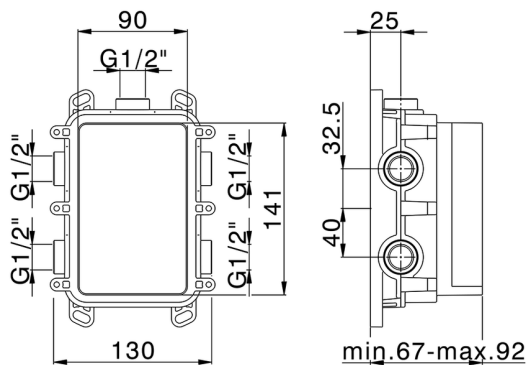

One Box Universal Concealed Part ONE BOX_ZB00B030

MODEL **ZB00B030**

One Box Universal Concealed Part, for 1 or 2 or 3 outlet thermostatic or single lever, without trim kit, without noise reducers, with sealing gasket

AVAILABLE FINISHINGS

04 04 Without finishing

CHARACTERISTICS

Concealed **1**
Installation **Concealed**

Thermostatic

The Huber thermostatic is your personal water manager, helping you to handle, control and save water and energy.

2024-12-22