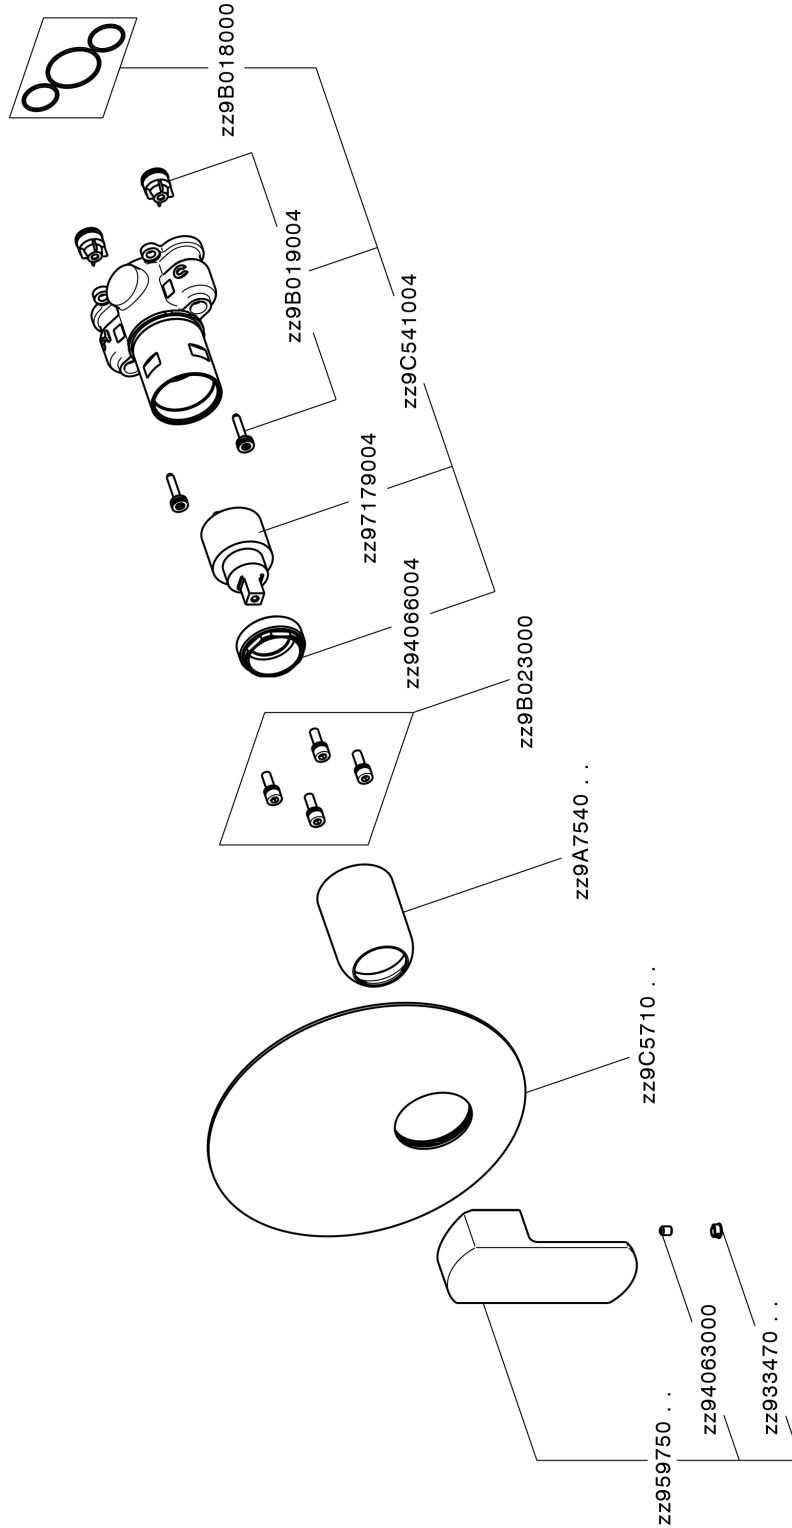

Exposed part for Single Lever One Box Valve ONE BOX_DD0BM010

MODEL **DD0BM010**

Exposed part for Single Lever One Box Valve, 1 Outlet, Minimum depth of installation: 67 mm, without concealed part, for items ZB00B030-ZB00B031

AVAILABLE FINISHINGS

-  **21** 21 Chrome
-  **2F** 2F Brushed Nickel
-  **40** 40 Matt Black
-  **4Q** 4Q Matt White

CHARACTERISTICS

Cartridge Spare Parts **ZZ97179000**

35 mm Cartridge

Installation **Concealed**

Required concealed parts **ZB00B031**

ZB00B030

Exposed part for Single Lever One Box Valve ONE BOX_DD0BM010

DD0BM010

<https://en.huberitalia.com/exposed-part-for-single-lever-one-box-valve-one-box-dd0bm010>

One Box Universal Concealed Part ONE BOX_ZB00B031

MODEL **ZB00B031**

One Box Universal Concealed Part, for 1 or 2 or 3 outlet thermostatic or single lever, without trim kit, with noise reducers, with sealing gasket