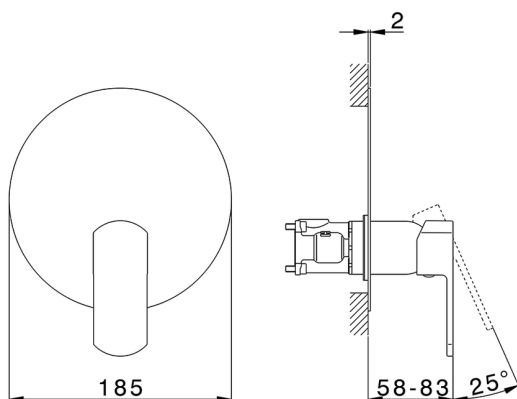

Exposed part for Single Lever One Box Valve ONE BOX_DD0BM010

MODEL **DD0BM010**

Exposed part for Single Lever One Box Valve, 1 Outlet, Minimum depth of installation: 67 mm, without concealed part, for items ZB00B030-ZB00B031

AVAILABLE FINISHINGS

-  **21** 21 Chrome
-  **2F** 2F Brushed Nickel
-  **40** 40 Matt Black
-  **4Q** 4Q Matt White

CHARACTERISTICS

Cartridge Spare Parts **ZZ97179000**

35 mm Cartridge

Installation **Concealed**

Required concealed parts **ZB00B031**

ZB00B030

Exposed part for Single Lever One Box Valve ONE BOX_DD0BM010

DD0BM010

<https://en.huberitalia.com/exposed-part-for-single-lever-one-box-valve-one-box-dd0bm010>