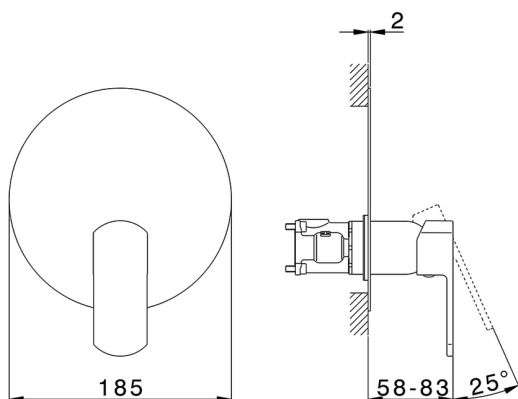

Exposed part for Single Lever One Box Valve ONE BOX_DD0BM010

MODEL **DD0BM010**

Exposed part for Single Lever One Box Valve, 1 Outlet, Minimum depth of installation: 67 mm, without concealed part, for items ZB00B030-ZB00B031

AVAILABLE FINISHINGS

-  **21** 21 Chrome
-  **2F** 2F Brushed Nickel
-  **40** 40 Matt Black
-  **4Q** 4Q Matt White

CHARACTERISTICS

Cartridge Spare Parts **ZZ97179000**

35 mm Cartridge

Installation **Concealed**