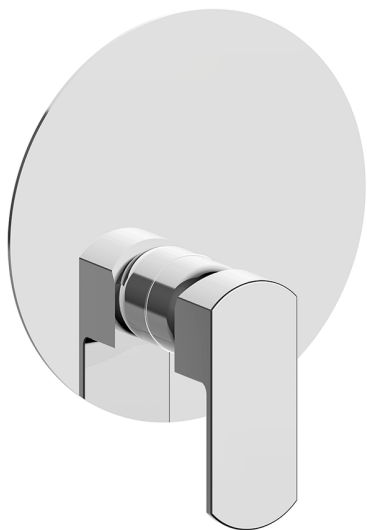

Exposed part for Single Lever One Box Valve ONE BOX_DD0BM010

MODEL **DD0BM010**

Exposed part for Single Lever One Box Valve, 1 Outlet, Minimum depth of installation: 67 mm, without concealed part, for items ZB00B030-ZB00B031

AVAILABLE FINISHINGS

-  **21** 21 Chrome
-  **2F** 2F Brushed Nickel
-  **40** 40 Matt Black
-  **4Q** 4Q Matt White

CHARACTERISTICS

Cartridge Spare Parts **ZZ97179000**

35 mm Cartridge

Installation **Concealed**

Required concealed parts **ZB00B031**

ZB00B030

Exposed part for Single Lever One Box Valve ONE BOX_DD0BM010

DD0BM010

<https://en.huberitalia.com/exposed-part-for-single-lever-one-box-valve-one-box-dd0bm010>

One Box Universal Concealed Part ONE BOX_ZB00B031

MODEL **ZB00B031**

One Box Universal Concealed Part, for 1 or 2 or 3 outlet thermostatic or single lever, without trim kit, with noise reducers, with sealing gasket