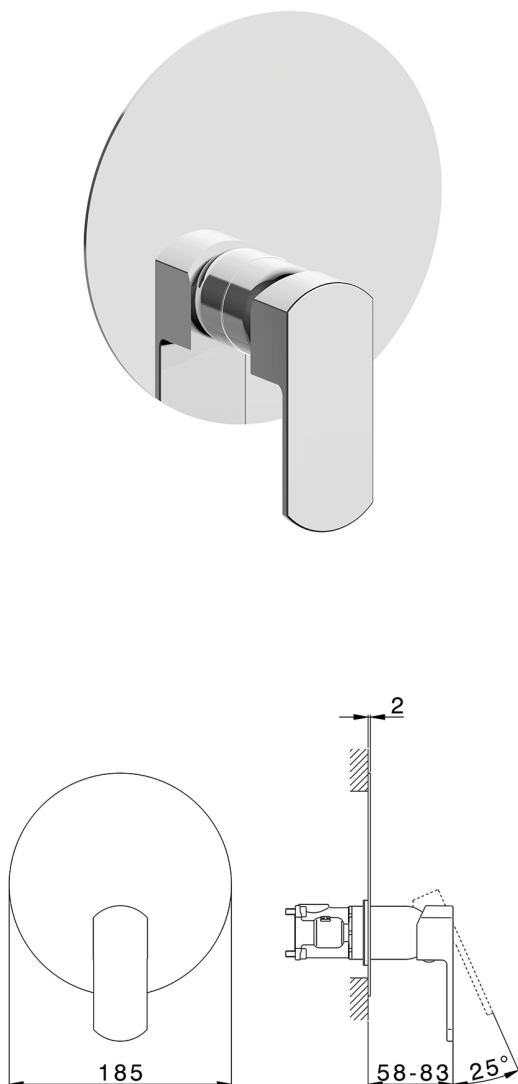

Exposed part for Single Lever One Box Valve ONE BOX_DD0BM010

MODEL **DD0BM010**

Exposed part for Single Lever One Box Valve, 1 Outlet, Minimum depth of installation: 67 mm, without concealed part, for items ZB00B030-ZB00B031

AVAILABLE FINISHINGS

-  **21** 21 Chrome
-  **2F** 2F Brushed Nickel
-  **40** 40 Matt Black
-  **4Q** 4Q Matt White

CHARACTERISTICS

Cartridge Spare Parts **ZZ97179000**

35 mm Cartridge

Installation **Concealed**

Required concealed parts **ZB00B031**

ZB00B030

Exposed part for Single Lever One Box Valve ONE BOX_DD0BM010

DD0BM010

<https://en.huberitalia.com/exposed-part-for-single-lever-one-box-valve-one-box-dd0bm010>

One Box Universal Concealed Part ONE BOX_ZB00B031

MODEL **ZB00B031**

One Box Universal Concealed Part, for 1 or 2 or 3 outlet thermostatic or single lever, without trim kit, with noise reducers, with sealing gasket