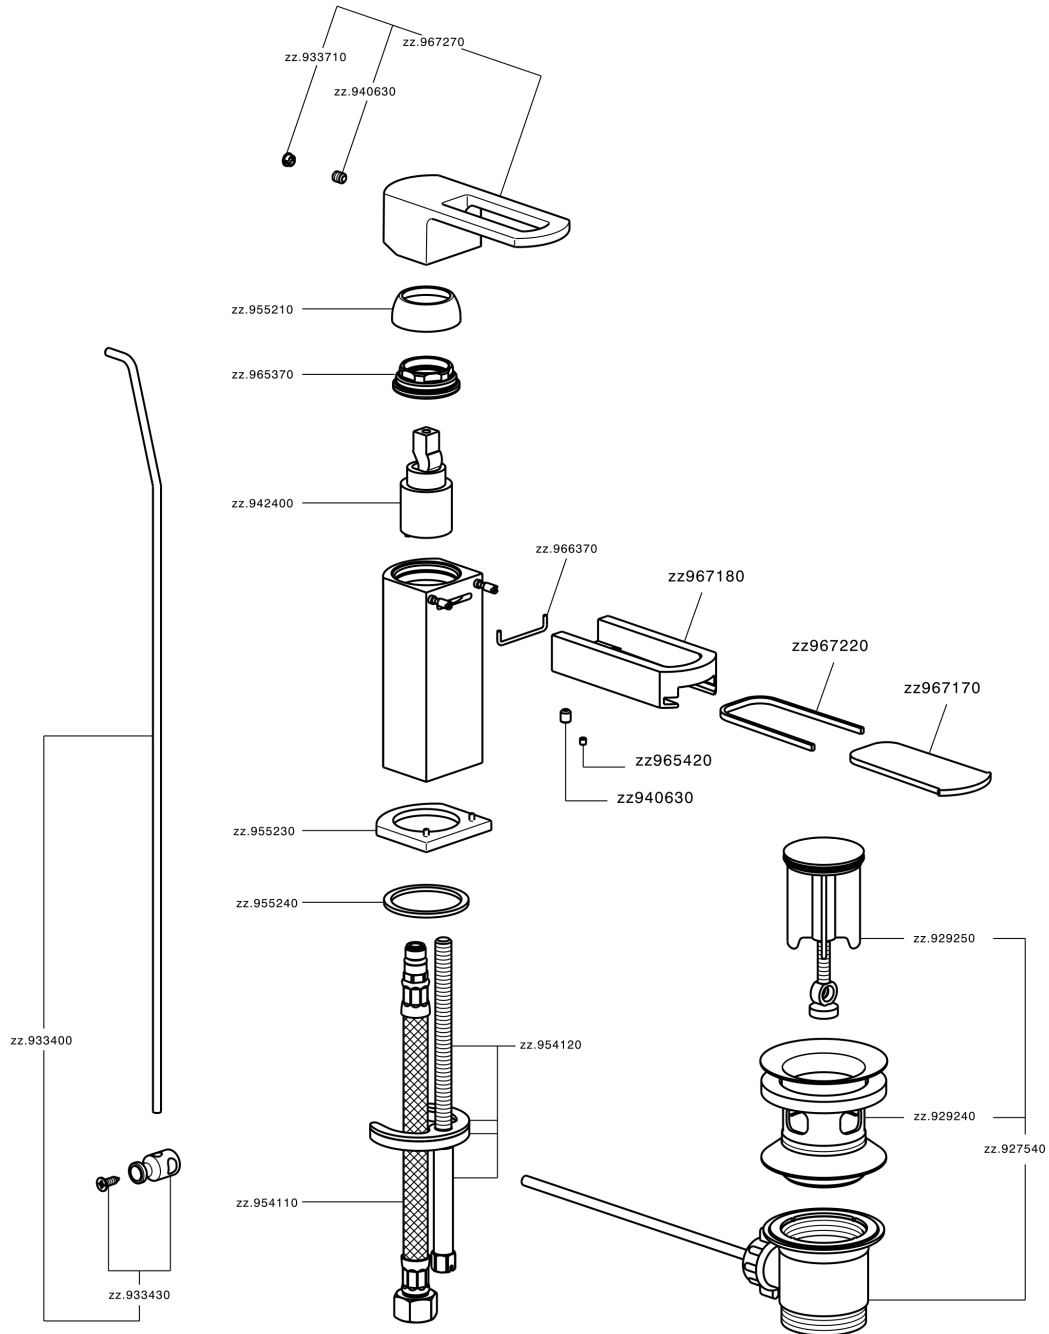

Single lever bidet mixer DADO_DC000550

MODEL **DC000550**

Single lever bidet mixer, with 1"1/4 automatic pop-up waste, G.3/8" stainless steel flexible hoses, spout plate available in chrome or smoked finish

AVAILABLE FINISHINGS

-  **21** 21 Chrome
-  **2F** 2F Brushed Nickel
-  **6U** 6U Chrome/Smoked

CHARACTERISTICS

Cartridge Spare Parts **ZZ94240000**

25 mm Cartridge

Single lever bidet mixer DADO_DC000550

DC000550

<https://en.huberitalia.com/single-lever-bidet-mixer-dado-dc000550>

2024-11-23