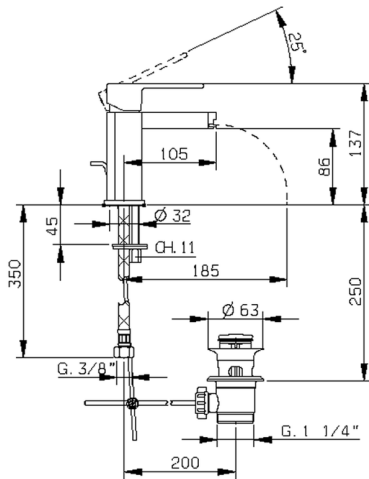

## Single lever bidet mixer DADO\_DC000550

MODEL **DC000550**

Single lever bidet mixer, with 1"1/4 automatic pop-up waste, G.3/8" stainless steel flexible hoses, spout plate available in chrome or smoked finish

### CHARACTERISTICS

Cartridge Spare Parts **ZZ94240000**

**25 mm Cartridge**

## Single lever bidet mixer DADO\_DC000550

DC000550

<https://en.huberitalia.com/single-lever-bidet-mixer-dado-dc000550>

2024-11-21