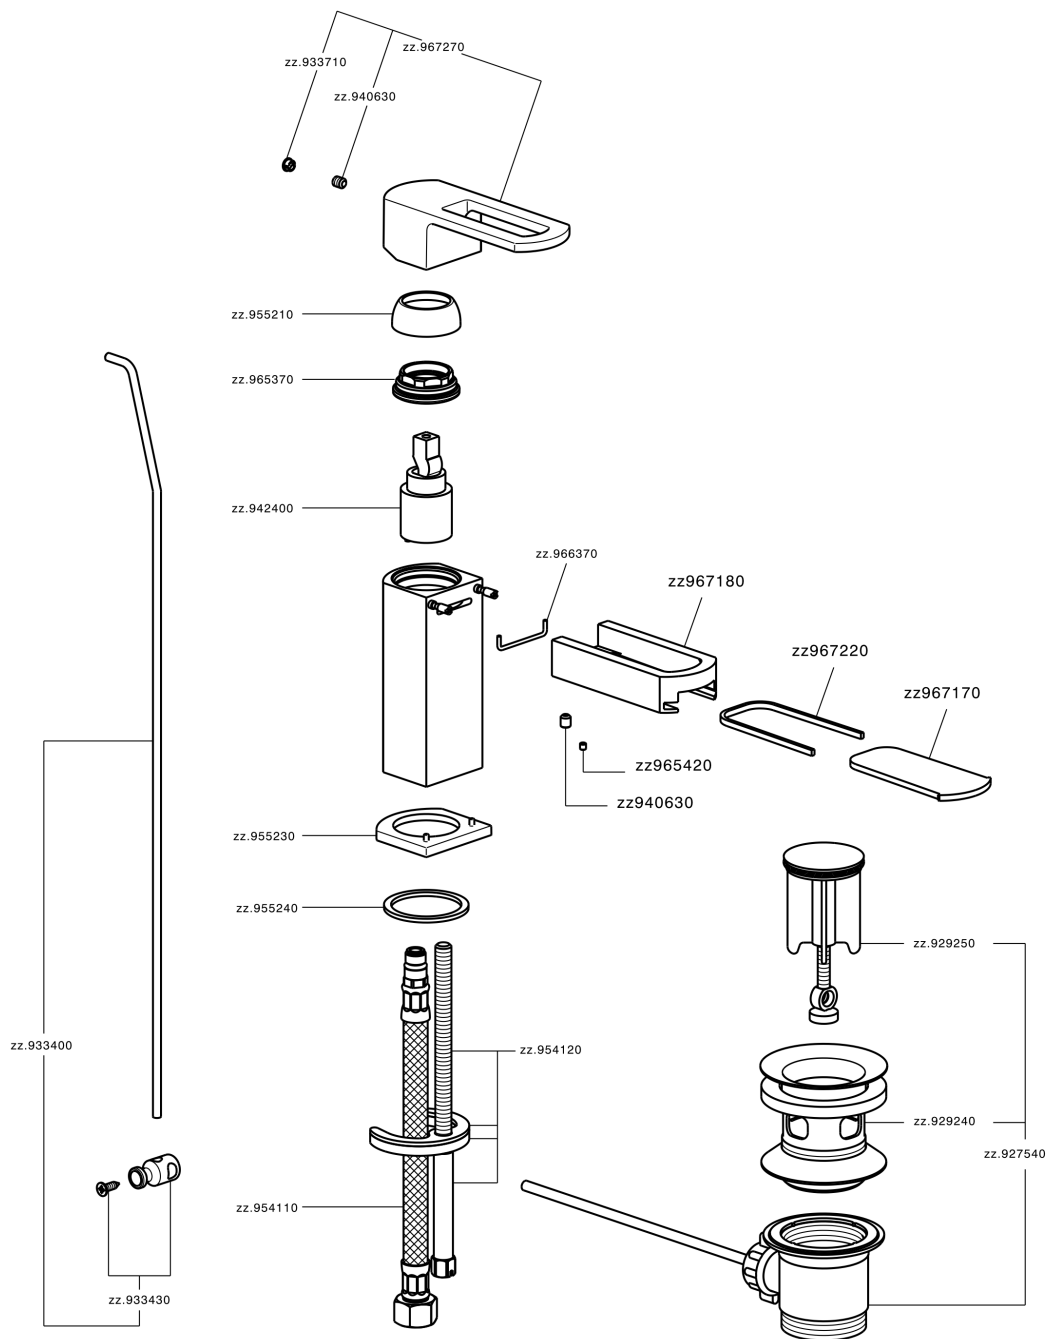

## Single lever bidet mixer DADO\_DC000550

MODEL **DC000550**

Single lever bidet mixer, with 1"1/4 automatic pop-up waste, G.3/8" stainless steel flexible hoses, spout plate available in chrome or smoked finish

### CHARACTERISTICS

Cartridge Spare Parts **ZZ94240000**

**25 mm Cartridge**

## Single lever bidet mixer DADO\_DC000550

DC000550

<https://en.huberitalia.com/single-lever-bidet-mixer-dado-dc000550>

2024-11-21