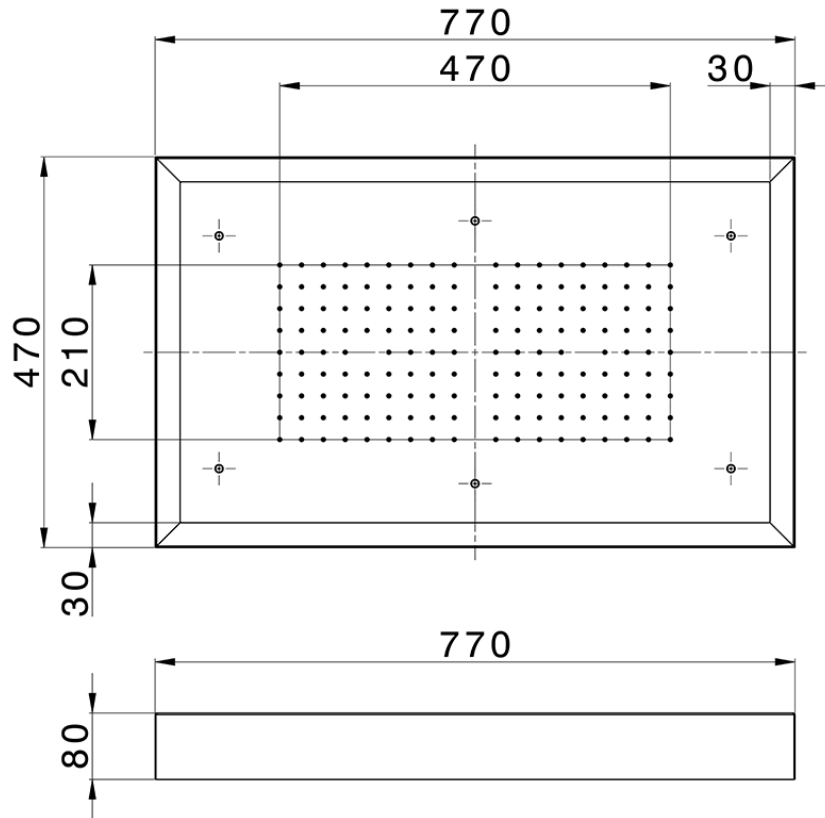

770x470 mm Chromotherapy Ceiling showerhead ZEN_ZS1C0150

ZS1C0150

<https://en.huberitalia.com/770x470-mm-chromotherapy-ceiling-showerhead-zen-zs1c0150>

2024-12-19