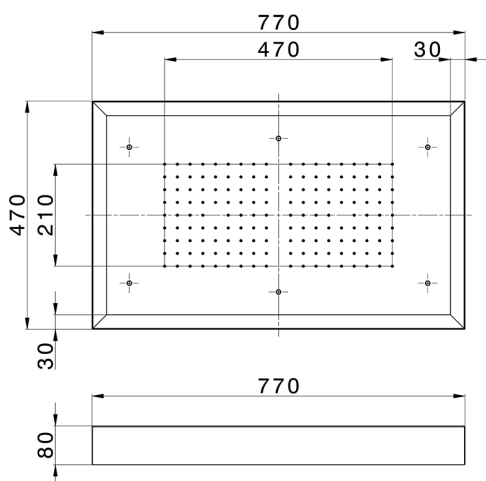

770x470 mm Chromotherapy Ceiling showerhead ZEN_ZS1C0150

MODEL **ZS1C0150**

770x470 mm Chromotherapy Ceiling showerhead, with white cover, rain, chromotherapy functions, wireless control, Stainless Steel AISI 304

AVAILABLE FINISHINGS

- **40** 40 Matt Black
- **4Q** 4Q Matt White
- **D1** D1 Brushed Inox
- **D2** D2 Polished Inox

CHARACTERISTICS

2024-12-19