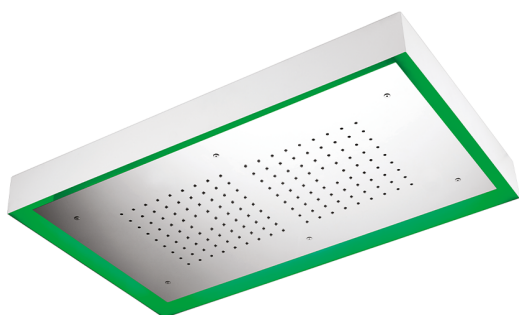

770x470 mm Chromotherapy Ceiling showerhead ZEN_ZS1C0150

MODEL **ZS1C0150**

770x470 mm Chromotherapy Ceiling showerhead, with white cover, rain, chromotherapy functions, wireless control, Stainless Steel AISI 304

AVAILABLE FINISHINGS

- **40** 40 Matt Black
- **4Q** 4Q Matt White
- **D1** D1 Brushed Inox
- **D2** D2 Polished Inox

CHARACTERISTICS

2024-12-19