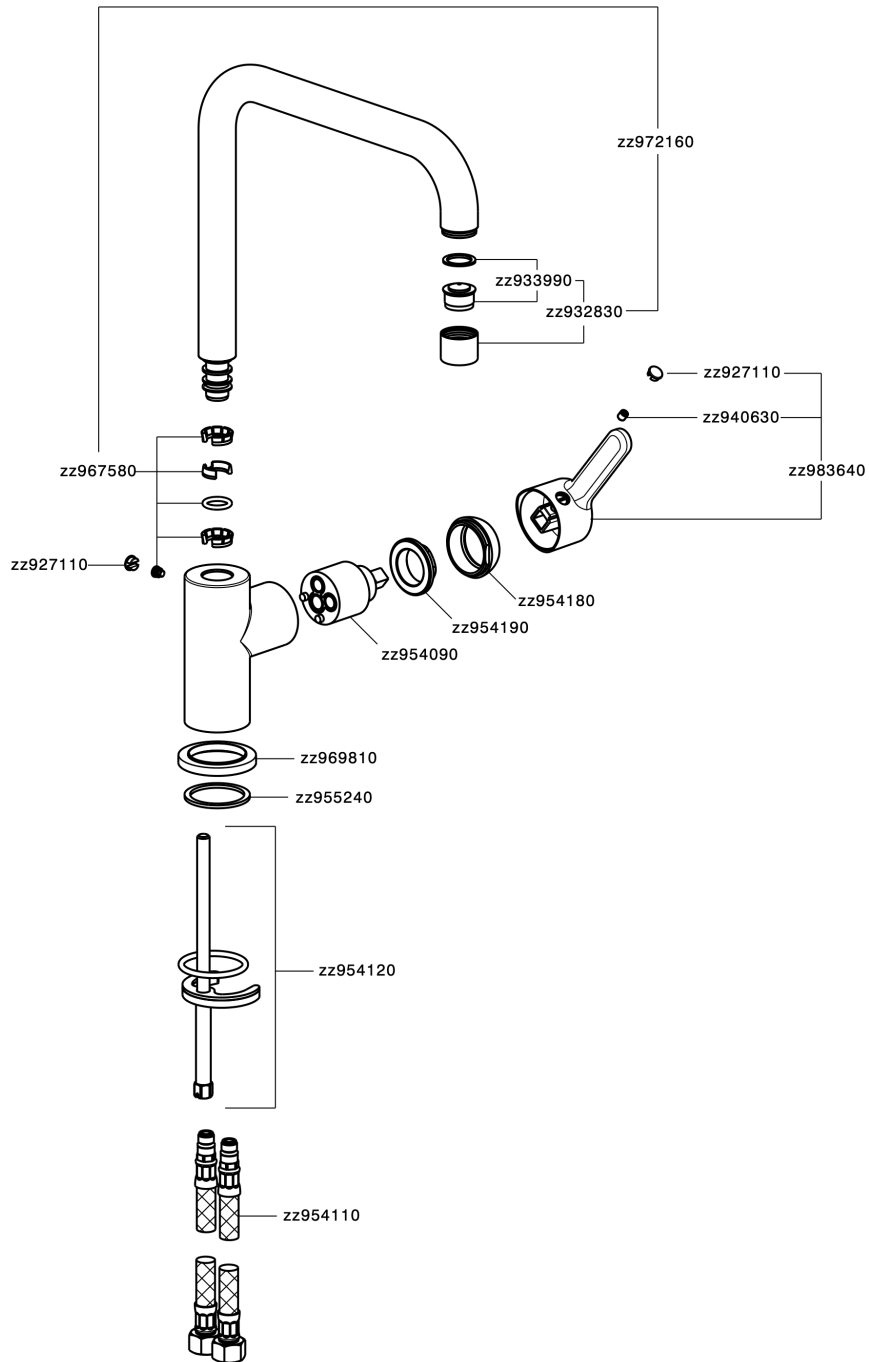

Single lever sink mixer Energysave KITCHEN_H2002535

MODEL **H2002535**

Single lever sink mixer Energysave, swivel spout, G.3/8" stainless steel flexible hoses

AVAILABLE FINISHINGS

CHARACTERISTICS

Cartridge Spare Parts **ZZ95409000**

35 mm Cartridge

EcoStop

EcoStop feature limits water flow to approximately 50% of maximum output with one point of resistance on setting. Push slightly past the middle stop only when full water output is required. This will save water up to 50%.

EnergySave

Thanks to the EnergySave device, only cold water will be drawn if the lever is operated in the central position, so that the water heater will not be engaged and no hot water wasted, leading to considerable savings in energy and costs. The temperature can be adjusted by rotating the lever to the left, until the desired temperature is reached.

Single lever sink mixer Energysave KITCHEN_H2002535

H2002535

<https://en.huberitalia.com/single-lever-sink-mixer-energysave-kitchen-h2002535>

2026-06-24