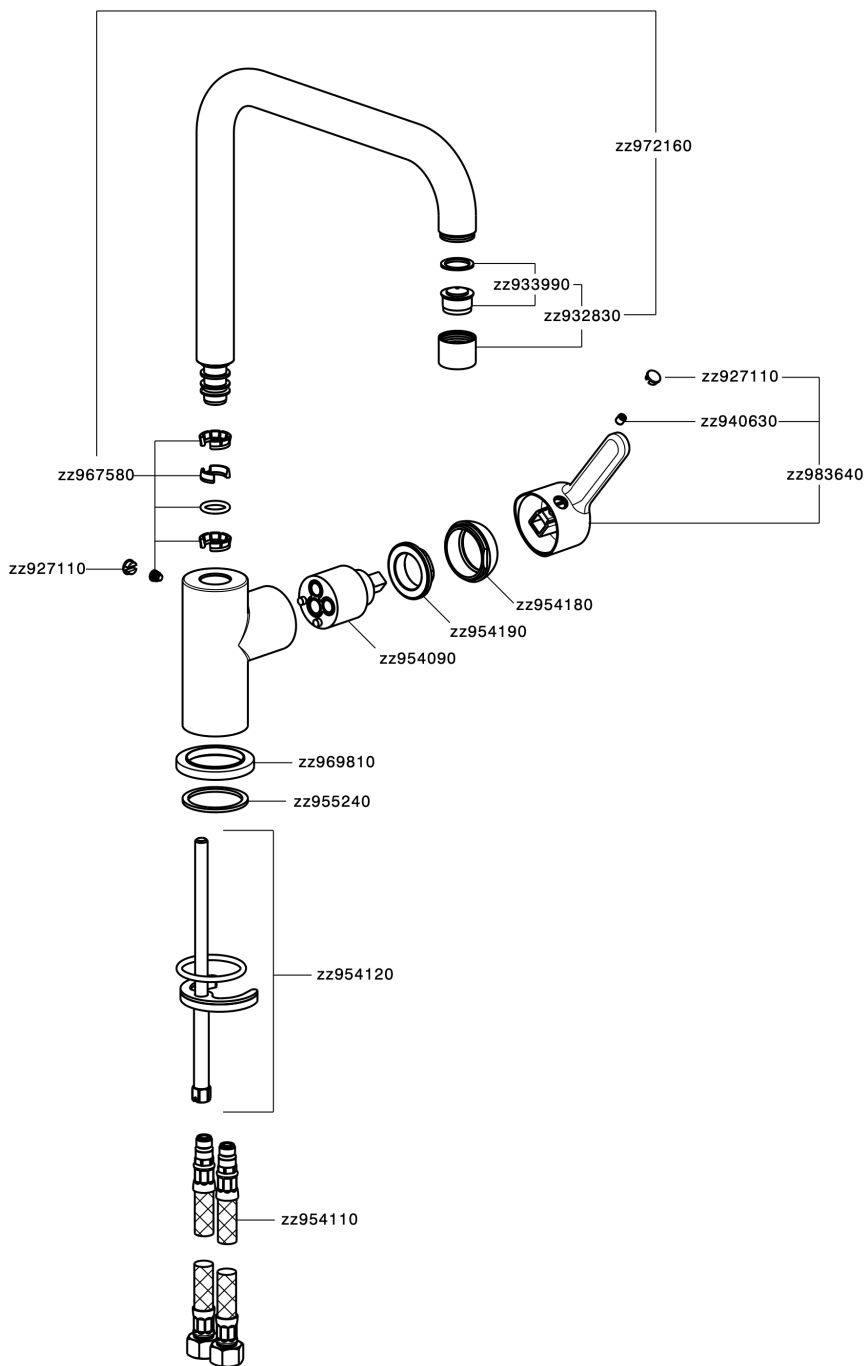

Single lever sink mixer Energysave KITCHEN_H2002535

MODEL **H2002535**

Single lever sink mixer Energysave, swivel spout, G.3/8" stainless steel flexible hoses

AVAILABLE FINISHINGS

CHARACTERISTICS

Cartridge Spare Parts **ZZ95409000**

35 mm Cartridge

EcoStop

EcoStop feature limits water flow to approximately 50% of maximum output with one point of resistance on setting. Push slightly past the middle stop only when full water output is required. This will save water up to 50%.

EnergySave

Thanks to the EnergySave device, only cold water will be drawn if the lever is operated in the central position, so that the water heater will not be engaged and no hot water wasted, leading to considerable savings in energy and costs. The temperature can be adjusted by rotating the lever to the left, until the desired temperature is reached.

Single lever sink mixer Energysave KITCHEN_H2002535

H2002535

<https://en.huberitalia.com/single-lever-sink-mixer-energysave-kitchen-h2002535>

2026-06-24