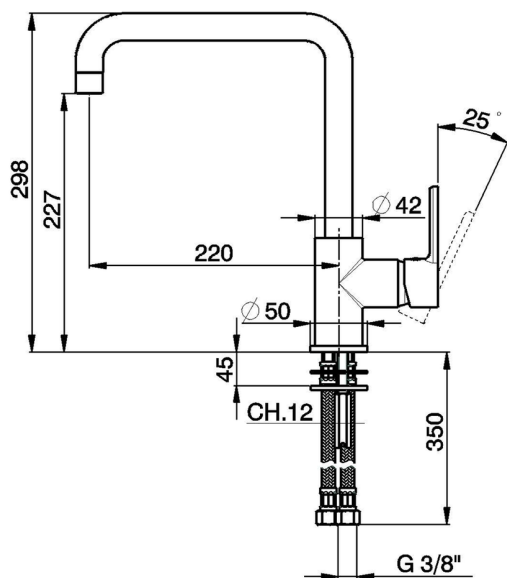

Single lever sink mixer Energysave KITCHEN_H2002535

MODEL **H2002535**

Single lever sink mixer Energysave, swivel spout, G.3/8" stainless steel flexible hoses

AVAILABLE FINISHINGS

CHARACTERISTICS

Cartridge Spare Parts **ZZ95409000**

35 mm Cartridge

EcoStop

EcoStop feature limits water flow to approximately 50% of maximum output with one point of resistance on setting. Push slightly past the middle stop only when full water output is required. This will save water up to 50%.

EnergySave

Thanks to the EnergySave device, only cold water will be drawn if the lever is operated in the central position, so that the water heater will not be engaged and no hot water wasted, leading to considerable savings in energy and costs. The temperature can be adjusted by rotating the lever to the left, until the desired temperature is reached.