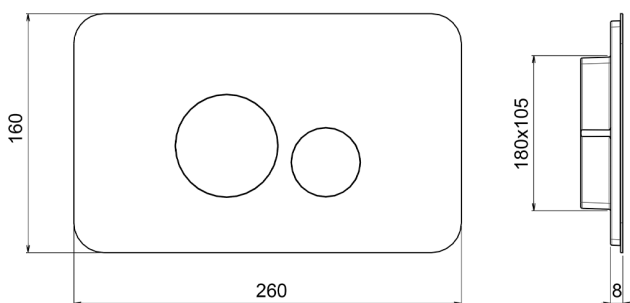

Universal toilet flush plate inox AISI 304 COMPONENTS_ZB001860

MODEL **ZB001860**

Universal toilet flush plate inox AISI 304, round buttons with front actuation, water saving dual-flush system, compatible with: Geberit (mod. Sigma 8cm - 12cm), Tece (mod. 2003-2020, 2021-Now), Viega (mod. Prevista 3H, 3L, 3F), Oli (mod. 74 - 120Plus, Expert Quadra Plus)

AVAILABLE FINISHINGS

- **D1** D1 Brushed Inox
- **21** 21 Chrome
- **40** 40 Matt Black
- **4Q** 4Q Matt White
- **2W** 2W Brushed Gold
- **3W** 3W Brushed Black Titanium

2026-06-06