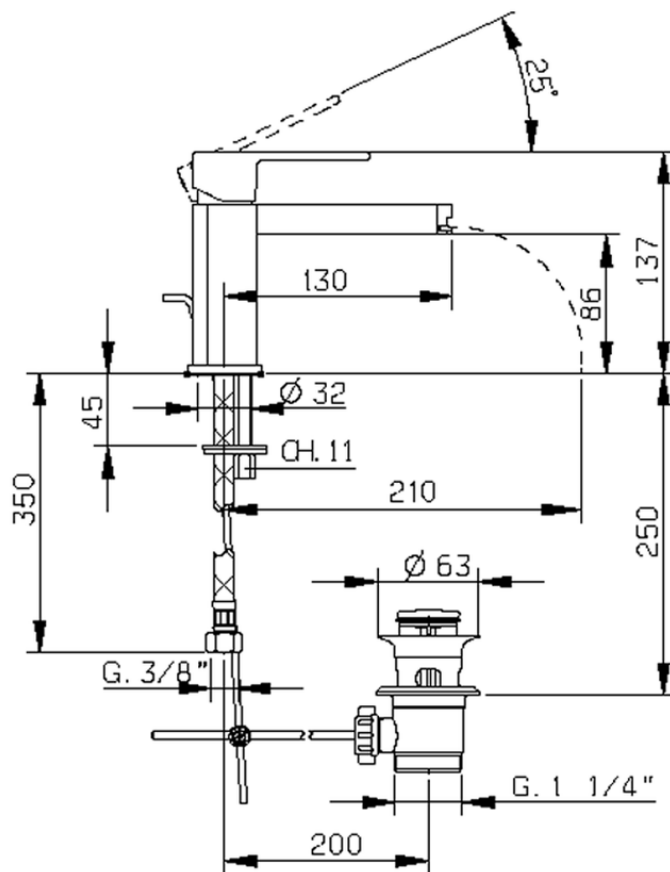

Single lever washbasin mixer DADO_DC000510

DC000510

<https://en.huberitalia.com/single-lever-washbasin-mixer-dado-dc000510>

2024-11-21