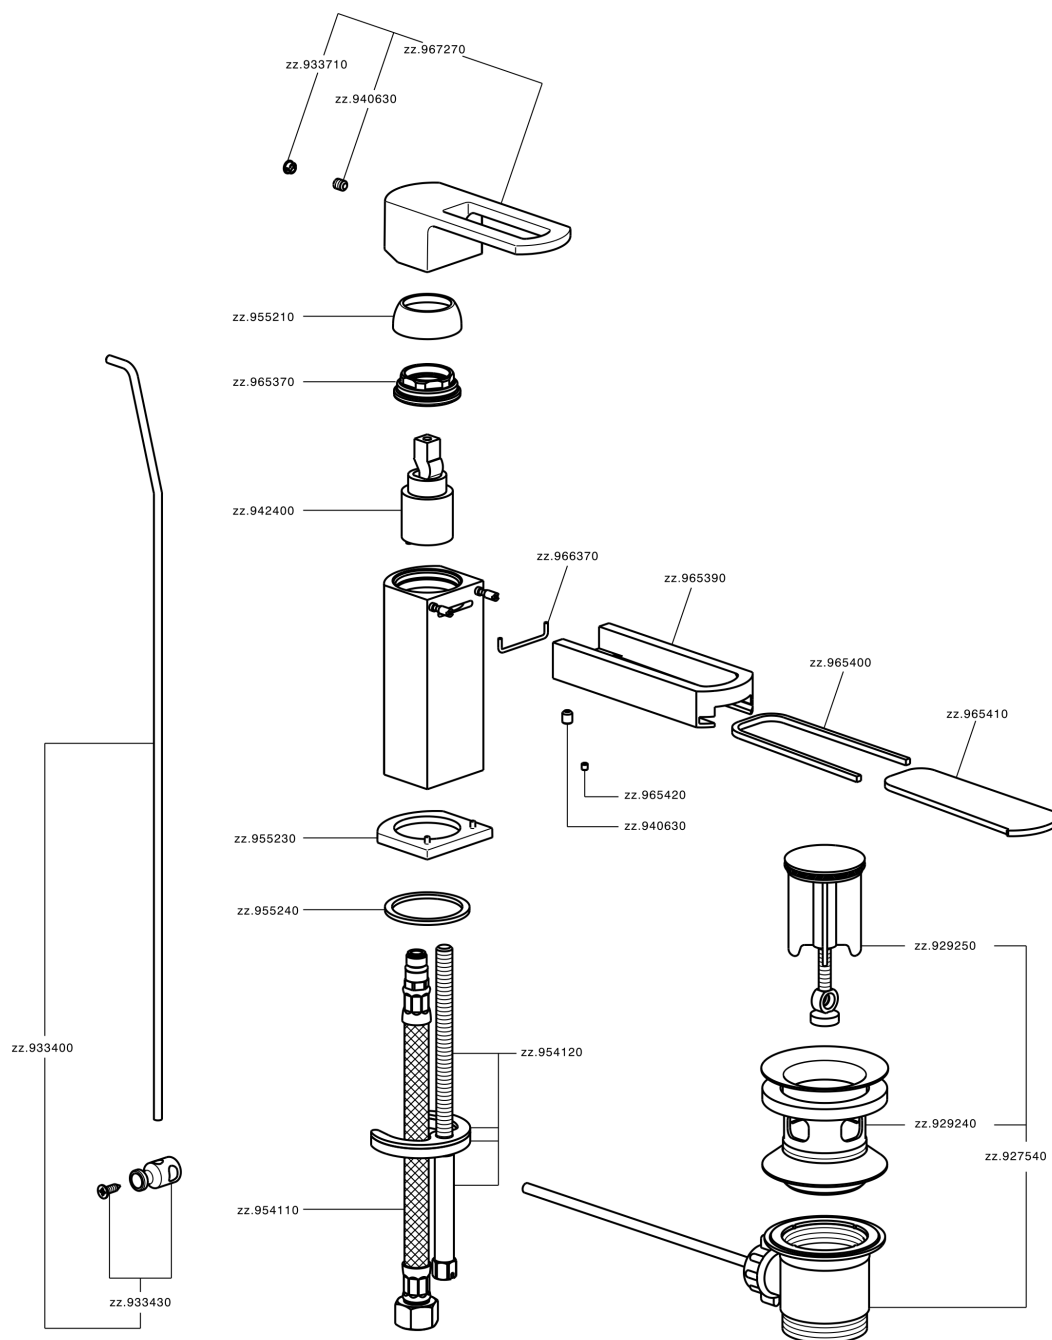

Single lever washbasin mixer DADO_DC000510

DC000510

<https://en.huberitalia.com/single-lever-washbasin-mixer-dado-dc000510>

2024-11-23