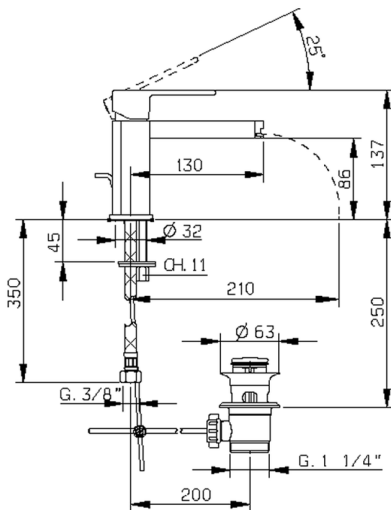

Single lever washbasin mixer DADO_DC000510

MODEL **DC000510**

Single lever washbasin mixer, with 1"1/4 automatic pop-up waste, G.3/8" stainless steel flexible hoses, spout plate available in chrome or smoked finish

AVAILABLE FINISHINGS

-  **21** 21 Chrome
-  **2F** 2F Brushed Nickel
-  **6U** 6U Chrome/Smoked

CHARACTERISTICS

Cartridge Spare Parts **ZZ94240000**

25 mm Cartridge

Single lever washbasin mixer DADO_DC000510

DC000510

<https://en.huberitalia.com/single-lever-washbasin-mixer-dado-dc000510>

2024-11-23