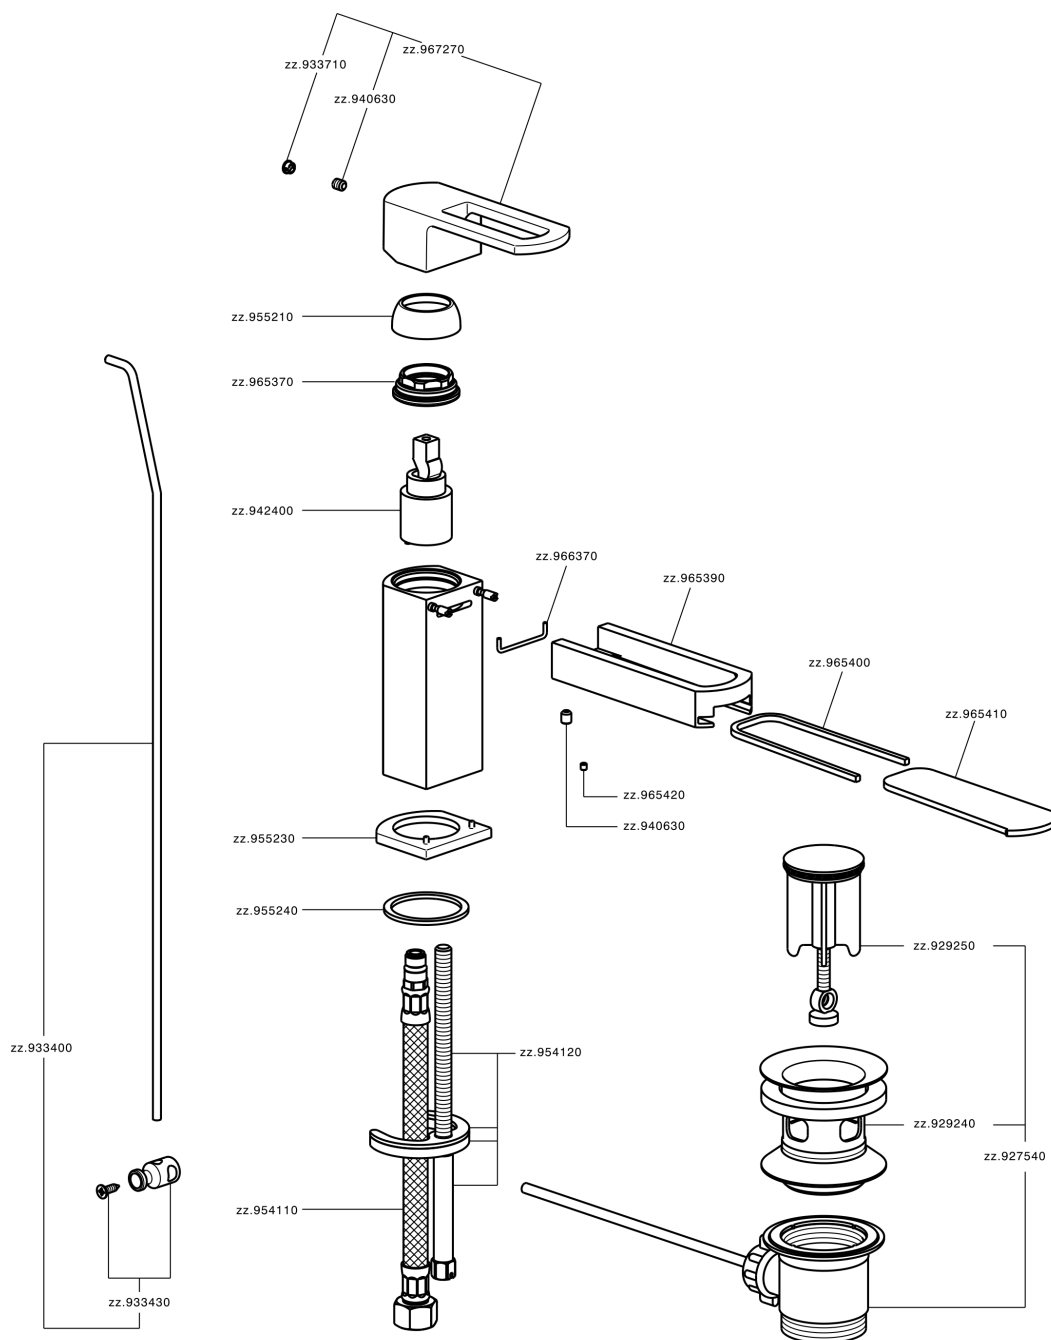

Single lever washbasin mixer DADO_DC000510

MODEL **DC000510**

Single lever washbasin mixer, with 1"1/4 automatic pop-up waste, G.3/8" stainless steel flexible hoses, spout plate available in chrome or smoked finish

AVAILABLE FINISHINGS

-  **21** 21 Chrome
-  **2F** 2F Brushed Nickel
-  **6U** 6U Chrome/Smoked

CHARACTERISTICS

Cartridge Spare Parts **ZZ94240000**

25 mm Cartridge

Single lever washbasin mixer DADO_DC000510

DC000510

<https://en.huberitalia.com/single-lever-washbasin-mixer-dado-dc000510>

2024-11-23