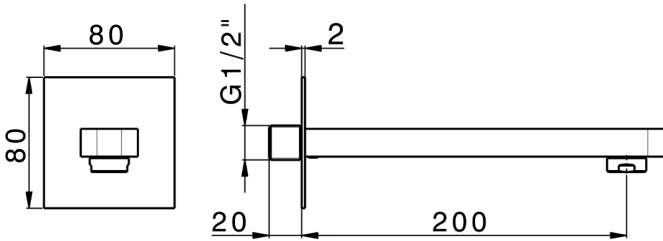

Filler spout PUSH&SHOWER_ZB0G5120

MODEL **ZB0G5120**

Filler spout, 200mm Length, 80x80mm square plate, 1/2" M connection

AVAILABLE FINISHINGS

-  **21** 21 Chrome
-  **24** 24 Gold
-  **26** 26 Old Copper
-  **2B** 2B Polished Nickel
-  **2F** 2F Brushed Nickel
-  **2W** 2W Brushed Gold
-  **3W** 3W Brushed Black Titanium
-  **5G** 5G Rose Gold
-  **40** 40 Matt Black