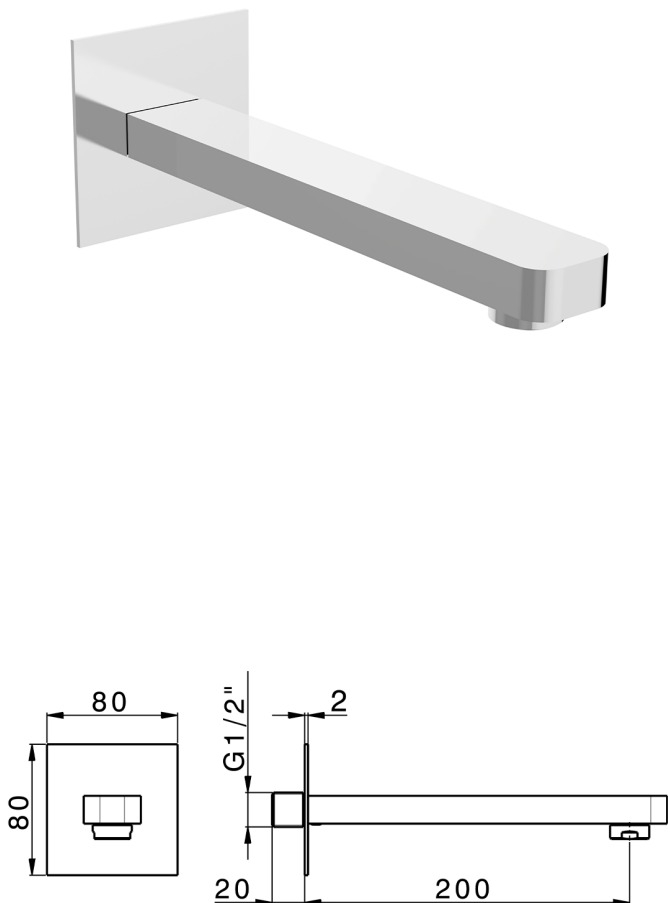

Filler spout PUSH&SHOWER_ZB0G5120

MODEL **ZB0G5120**

Filler spout, 200mm Length, 80x80mm square plate, 1/2" M connection

AVAILABLE FINISHINGS

- **21** 21 Chrome
- **24** 24 Gold
- **26** 26 Old Copper
- **2B** 2B Polished Nickel
- **2F** 2F Brushed Nickel
- **2W** 2W Brushed Gold
- **3W** 3W Brushed Black Titanium
- **5G** 5G Rose Gold
- **40** 40 Matt Black

CHARACTERISTICS

2026-03-18