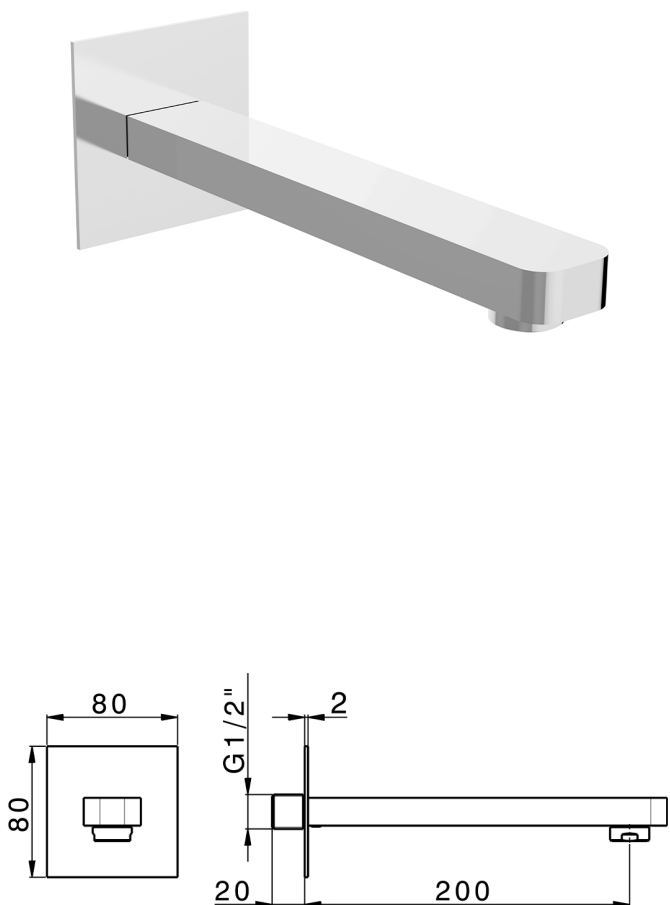

Filler spout PUSH&SHOWER_ZB0G5120

MODEL **ZB0G5120**

Filler spout, 200mm Length, 80x80mm square plate, 1/2" M connection

AVAILABLE FINISHINGS

-  **21** 21 Chrome
-  **24** 24 Gold
-  **26** 26 Old Copper
-  **2B** 2B Polished Nickel
-  **2F** 2F Brushed Nickel
-  **2W** 2W Brushed Gold
-  **3W** 3W Brushed Black Titanium
-  **5G** 5G Rose Gold
-  **40** 40 Matt Black