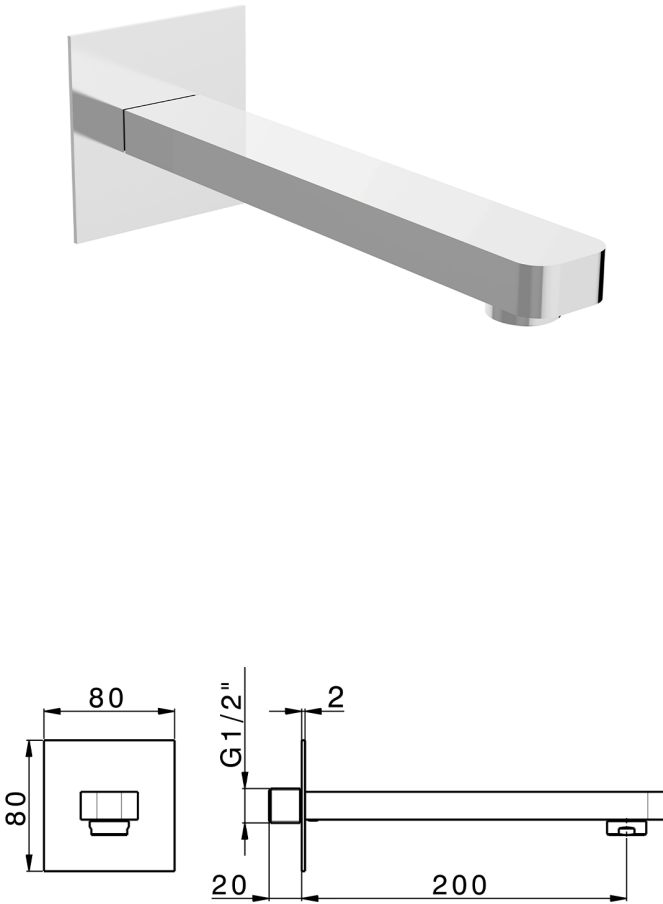

Filler spout PUSH&SHOWER_ZB0G5120

MODEL **ZB0G5120**

Filler spout, 200mm Length, 80x80mm square plate, 1/2" M connection

AVAILABLE FINISHINGS

-  **21** 21 Chrome
-  **24** 24 Gold
-  **26** 26 Old Copper
-  **2B** 2B Polished Nickel
-  **2F** 2F Brushed Nickel
-  **2W** 2W Brushed Gold
-  **3W** 3W Brushed Black Titanium
-  **5G** 5G Rose Gold
-  **40** 40 Matt Black