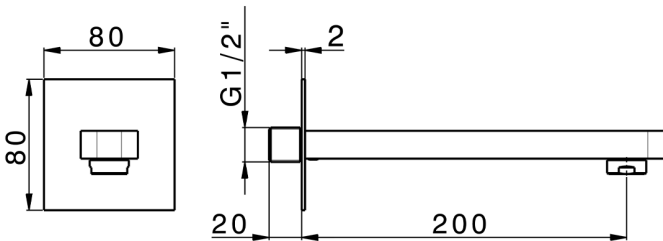

Filler spout PUSH&SHOWER_ZB0G5120

MODEL **ZB0G5120**

Filler spout, 200mm Length, 80x80mm square plate, 1/2" M connection

AVAILABLE FINISHINGS

-  **21** 21 Chrome
-  **24** 24 Gold
-  **26** 26 Old Copper
-  **2B** 2B Polished Nickel
-  **2F** 2F Brushed Nickel
-  **2W** 2W Brushed Gold
-  **3W** 3W Brushed Black Titanium
-  **5G** 5G Rose Gold
-  **40** 40 Matt Black